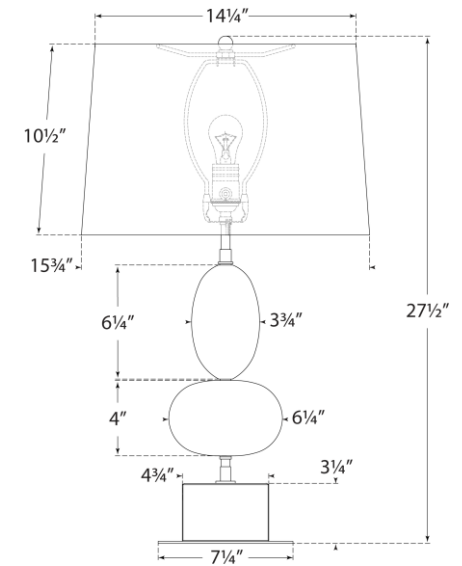

## Dani Medium Table Lamp

Item # TOB 3980ALB-L

Designer: Thomas O'Brien

Height: 28"

Width: 15.75"

Base: 5" x 7.25" Rectangle

Finishes: ALB, ALB/BM

Shade Treatments: L

Shade Details: 14.25" x 15.75" x 10.5" Oval

Socket: E26 Dimmer

Wattage: 100 A19

Weight: 14 Pounds

Note: Alabaster is a Natural Stone | Variations in Color and Texture are Expected

Side View

Front View