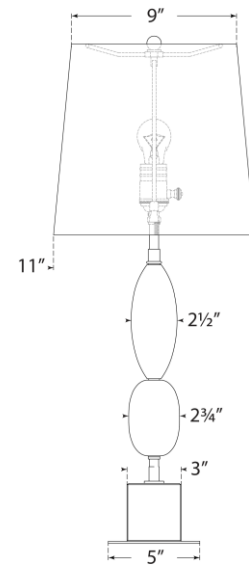

## Dani Medium Table Lamp

Item # TOB 3980ALB-L

Designer: Thomas O'Brien

Height: 28"

Width: 15.75"

Base: 5" x 7.25" Rectangle

Finishes: ALB, ALB/BM

Shade Treatments: L

Shade Details: 14.25" x 15.75" x 10.5" Oval

Socket: E26 Dimmer

Wattage: 100 A19

Weight: 14 Pounds

Note: Alabaster is a Natural Stone | Variations in Color and Texture are Expected

Side View

Front View