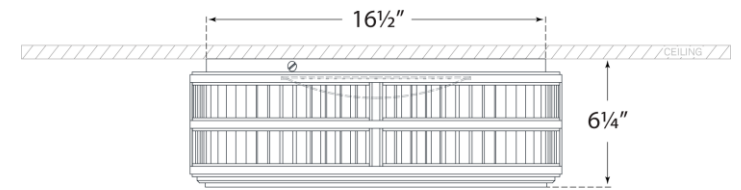

TEAR SHEET

Perren 18" Flush Mount

Item # RL 4721PN

Designer: Ralph Lauren

Height: 6.25"

Width: 18"

Finishes: BZ, NB, PN

Glass Options: WG

Lightsource: Dedicated LED

Wattage: 36w (2800lm)

Weight: 31 Pounds

Side View

Bottom View