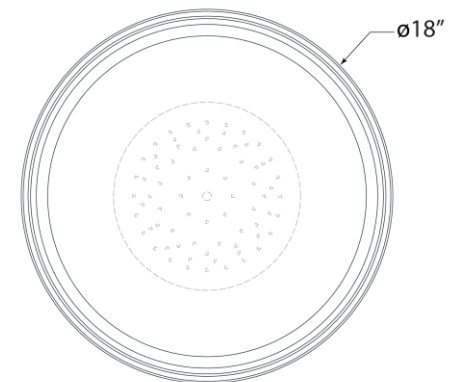

TEAR SHEET

Perren 18" Flush Mount

Item # RL 4721PN

Designer: Ralph Lauren

Height: 6.25"

Width: 18"

Finishes: BZ, NB, PN

Glass Options: WG

Lightsource: Dedicated LED

Wattage: 36w (2800lm)

Weight: 31 Pounds

Side View

Bottom View