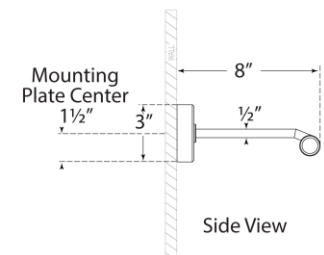

Finishes: NB, PN

Lightsource: Dedicated LED

Wattage: 25w (2000lm)

Weight: 4 Pounds

Front View

Side View