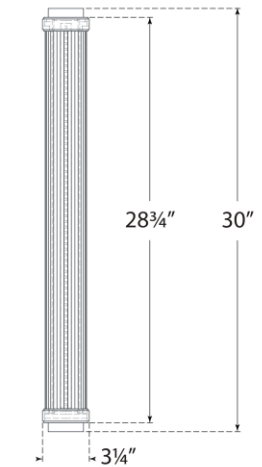

TEAR SHEET

Ranier 30" Linear Bath Light

Item # RL 2403PN

Designer: Ralph Lauren

Height: 30"

Width: 3.25"

Extension: 5"

Backplate: 2.5" x 30" Rectangle

Finishes: NB, PN

Lightsource: Dedicated LED

Wattage: 20w (1600lm)

Weight: 13 Pounds

Note: Requires Smaller Outlet Box

Top View

Side View

Front View