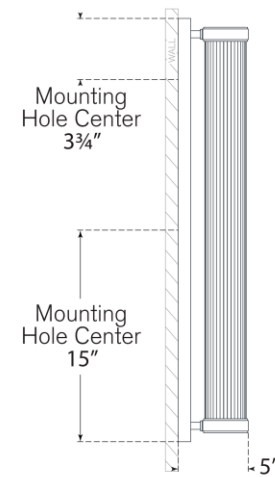

TEAR SHEET

Ranier 30" Linear Bath Light

Item # RL 2403PN

Designer: Ralph Lauren

Height: 30"

Width: 3.25"

Extension: 5"

Backplate: 2.5" x 30" Rectangle

Finishes: NB, PN

Lightsource: Dedicated LED

Wattage: 20w (1600lm)

Weight: 13 Pounds

Note: Requires Smaller Outlet Box

Top View

Side View

Front View