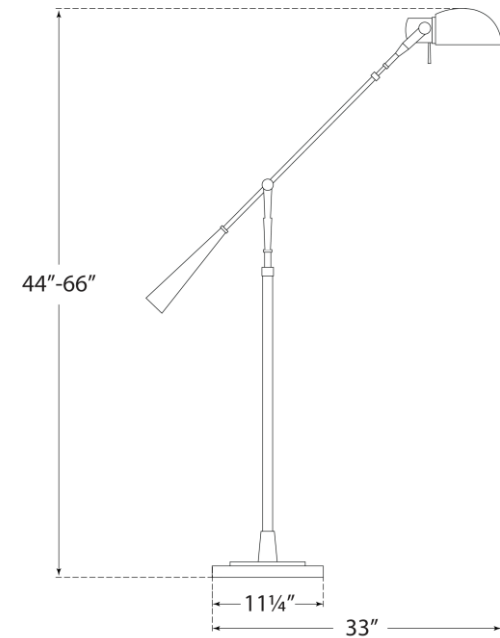

TEAR SHEET

Equilibrium Floor Lamp

Item # RL 11170BLK

Designer: Ralph Lauren

Height: 44" - 66"

Width: 11.25"

Extension: 33"

Base: 11.25" Round

Finishes: BLK, PN

Socket: E26 Dimmer

Wattage: 75 A19

Weight: 27 Pounds

Side View