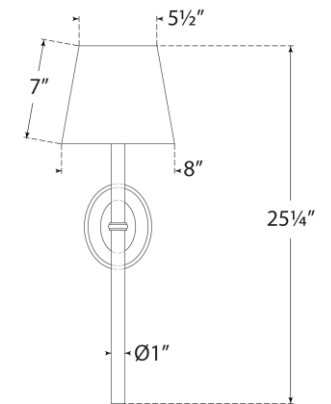

TEAR SHEET

Abigail XL Sconce

Item # MF 2326SB/CWG-L

Designer: Marie Flanigan

Height: 25.25"

Width: 8"

Extension: 9.25"

Backplate: 4.25" x 5.5" Oval

Finishes: BZ/CWG, PN/CWG, SB/CWG

Shade Treatments: L

Shade Details: 5.5" x 8" x 7"

Socket: E12 Candelabra

Wattage: 6.5 LED B11

Weight: 4 Pounds

Top View

Side View