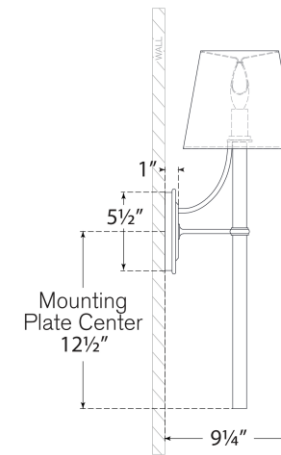

TEAR SHEET

Abigail XL Sconce

Item # MF 2326SB/CWG-L

Designer: Marie Flanigan

Height: 25.25"

Width: 8"

Extension: 9.25"

Backplate: 4.25" x 5.5" Oval

Finishes: BZ/CWG, PN/CWG, SB/CWG

Shade Treatments: L

Shade Details: 5.5" x 8" x 7"

Socket: E12 Candelabra

Wattage: 6.5 LED B11

Weight: 4 Pounds

Top View

Side View