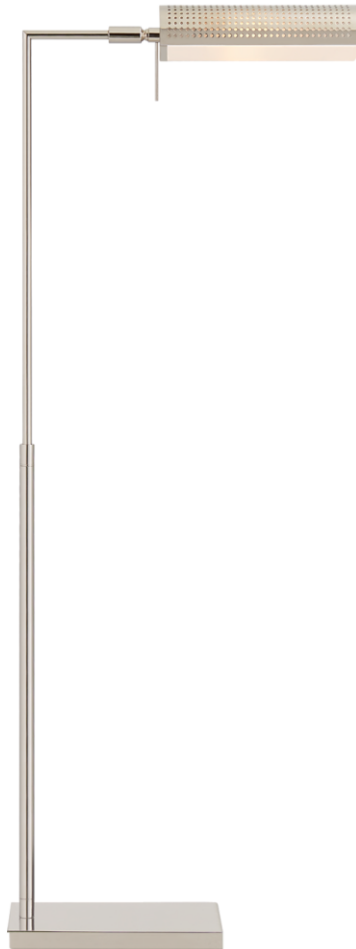

TEAR SHEET

Precision Pharmacy Floor Lamp

Item # KW 1062PN-WG

Designer: Kelly Wearstler

Height: 39.5" - 43"

Width: 6"

Extension: 17"

Base: 6" x 11" Rectangle

Finishes: AB, BZ, PN

Glass Options: WG

Socket: E17 Keyless w/ Dimmer on Cord

Wattage: 9 LED T6.5

Weight: 24 Pounds

Note: Bulb Included

Top View

Side View