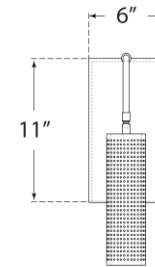

TEAR SHEET

Precision Pharmacy Floor Lamp

Item # KW 1062PN-WG

Designer: Kelly Wearstler

Height: 39.5" - 43"

Width: 6"

Extension: 17"

Base: 6" x 11" Rectangle

Finishes: AB, BZ, PN

Glass Options: WG

Socket: E17 Keyless w/ Dimmer on Cord

Wattage: 9 LED T6.5

Weight: 24 Pounds

Note: Bulb Included

Top View

Side View