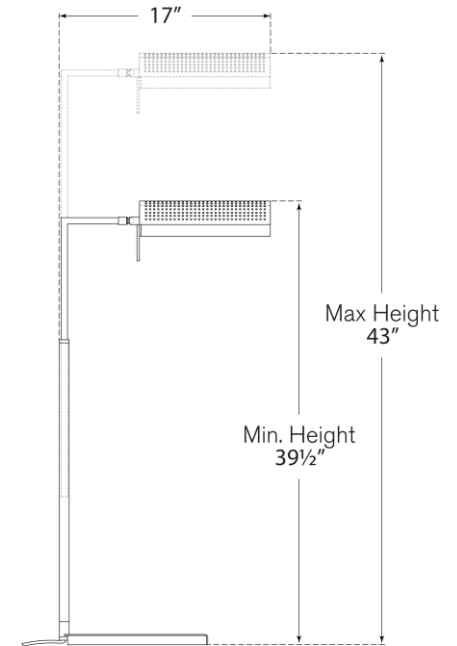

TEAR SHEET

Precision Pharmacy Floor Lamp

Item # KW 1062PN-WG

Designer: Kelly Wearstler

Height: 39.5" - 43"

Width: 6"

Extension: 17"

Base: 6" x 11" Rectangle

Finishes: AB, BZ, PN

Glass Options: WG

Socket: E17 Keyless w/ Dimmer on Cord

Wattage: 9 LED T6.5

Weight: 24 Pounds

Note: Bulb Included

Top View

Side View