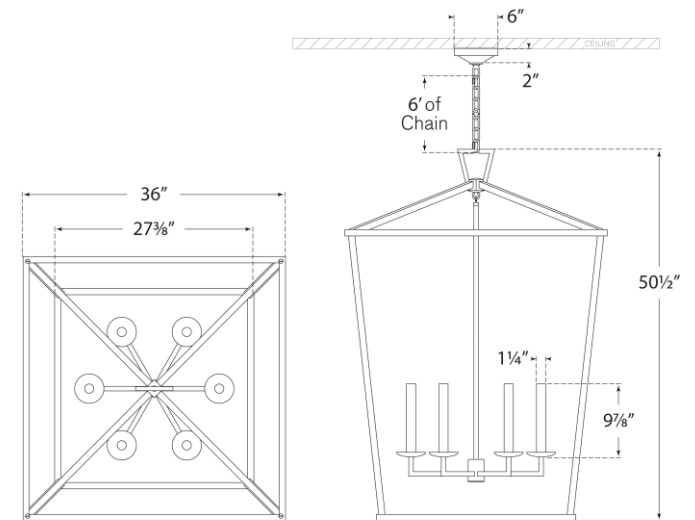

## Darlana XXL Lantern

Item # CHC 2172PN

Designer: Chapman & Myers

Height: 50.5"

Width: 36"

Canopy: 6" Round

Finishes: AI, GI, PN

Socket: 6 - E12 Candelabra

Wattage: 6 - 40 C11

Weight: 37 Pounds

Top View

Side View