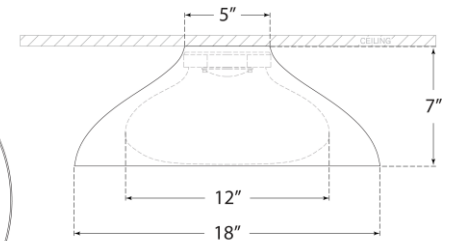

TEAR SHEET

Agnes 18" Flush Mount

Item # ARN 4351BSL-SWG

Designer: AERIN

Height: 7"

Width: 18"

Canopy: 5" Round

Finishes: BSL, G, MBK, PW

Glass Options: SWG

Lightsource: Dedicated LED

Wattage: 15w (1300lm)

Weight: 6 Pounds

Bottom View

Side View