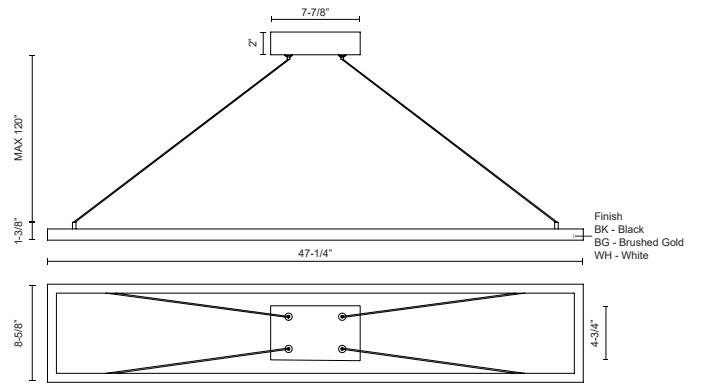

PIAZZA PD88548-UNV-010

PENDANTS

PROJECT

Brushed Gold

White

Black

SPECIFICATION DETAILS

Fixture Dimensions	L47-1/4" x W8-5/8" x H1-3/8"
Light Source	LED with DC Driver
Wattage	63W
Total Lumens	4700lm
Delivered Lumens	BG-2100lm; BK-1705lm; WH-2633lm;
Voltage	120-277V
Color Temperature	3000K
CRI (Ra)	90CRI
Optional Color Temps	2700K - 5000K Available, Minimum Order Quantities Apply
LED Rated Life	50,000 hours
Dimming	100% - 10%, TRIAC or ELV Dimmer (Not Included) or 0-10V Dimmer (Not Included)
Diffuser Details	Frosted Silicone Diffuser
Adjustable	Yes
Wire Length	120" Max
Wire Type	BG - Black Wire; BK - Black Wire; WH - Clear Wire;
Minimum Hang Height	22"
Sloped Ceiling Adaptable	Yes
Location	Dry
Illumination Direction	Downlight
Canopy Dimensions	L7-7/8" x W4-3/4" x H2"
Paint Finish	BG01(Canopy); BG02(Fixture Body); BK02; WH02;
Material	Aluminum + Polymeric Material
CEC Title 24 JA8-2022	Yes, JA8-2022

* For custom options, consult factory for details.

* For warranty information, please visit www.kuzcolighting.com/warranty

DESCRIPTION

Extruded aluminum with rectangular profile. Flush silicone diffuser. Matte powder-coated finish. Down light

KUZCO

CANADA: 19054 28TH AVENUE - SURREY, BC V3Z 6M3

USA: 3035 E. LONE MOUNTAIN ROAD - LAS VEGAS, NV 89081

WWW.KUZCOLIGHTING.COM

© 2021 KUZCO LIGHTING. ALL RIGHTS RESERVED.

COMMENT