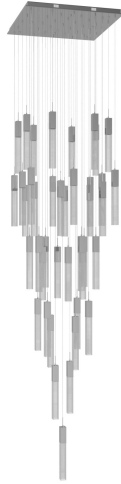

AVE

L I G H T I N G

Item#: HF1903-41-GL-CH-SNW

Product Type MULTI PORT PENDANT
Collection Name THE ORIGINAL GLACIER COLLECTION
Finish POLISHED CHROME
Length-Ext. 36 in.
Width 36 in.
Height 174 in.
Weight 287 lbs
Voltage 120
Lumens 11480
Listing UL
Light Source BULB
Bulb Quantity 41
Bulb Wattage 6.5
Bulb Base Type GU10 LED
Bulb Included YES
Dimmable YES
Sloped Install YES
Warranty 1 YEAR LIMITED ELECTRICAL WARRANTY

COMPANY NAME:
DATE:
PROJECT NAME:
LOCATION:
APPROVED BY:
PRODUCT ITEM CODE: HF1903-41-GL-CH-SNW