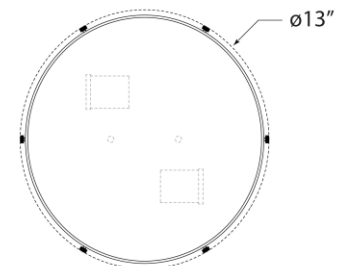

TEAR SHEET

Hicks Small Flush Mount

Item # TOB 4063HAB-WG

Designer: Thomas O'Brien

Height: 5.5"

Width: 13"

Finishes: AN, BZ/HAB, HAB, PN

Glass Options: WG

Socket: 2 - E26 Keyless

Wattage: 2 - 60 A19

Weight: 8 Pounds

Front View

Bottom View