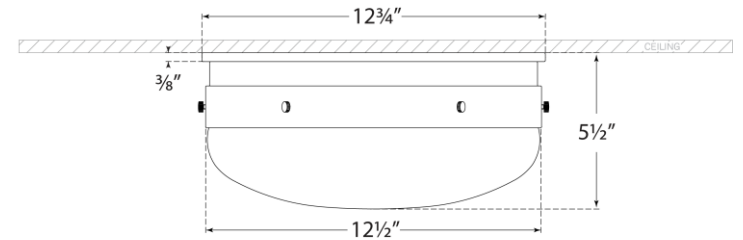

TEAR SHEET

Hicks Small Flush Mount

Item # TOB 4063HAB-WG

Designer: Thomas O'Brien

Height: 5.5"

Width: 13"

Finishes: AN, BZ/HAB, HAB, PN

Glass Options: WG

Socket: 2 - E26 Keyless

Wattage: 2 - 60 A19

Weight: 8 Pounds

Front View

Bottom View