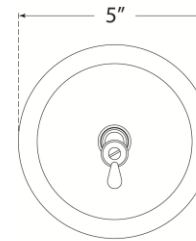

TEAR SHEET

Katie Small Cylinder Sconce

Item # TOB 2225PN/G3-WG

Designer: Thomas O'Brien

Height: 16.25"

Width: 5"

Extension: 7.5"

Backplate: 5" Round

Finishes: BZ, HAB, PN

Glass Options: CG, SG, WG

Socket: E12 Candelabra

Wattage: 40 C11

Weight: 5 Pounds

Front View
Mounting Plate