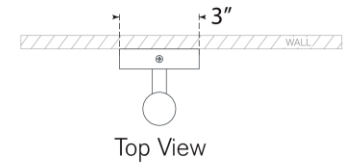

TEAR SHEET

Rousseau Small Bath Sconce

Item # KW 2280AB-SG

Designer: Kelly Wearstler

Height: 14"

Width: 3"

Extension: 3"

Backplate: 3" x 5" Oval

Finishes: AB, BZ, PN

Glass Options: CG, EC, ECG, SG

Lightsource: Dedicated LED

Wattage: 6w (700lm)

Weight: 3 Pounds

Note: Requires Smaller Outlet Box

Top View

Side View