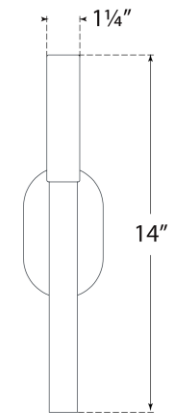

TEAR SHEET

Rousseau Small Bath Sconce

Item # KW 2280AB-SG

Designer: Kelly Wearstler

Height: 14"

Width: 3"

Extension: 3"

Backplate: 3" x 5" Oval

Finishes: AB, BZ, PN

Glass Options: CG, EC, ECG, SG

Lightsource: Dedicated LED

Wattage: 6w (700lm)

Weight: 3 Pounds

Note: Requires Smaller Outlet Box

Top View

Side View

Front View