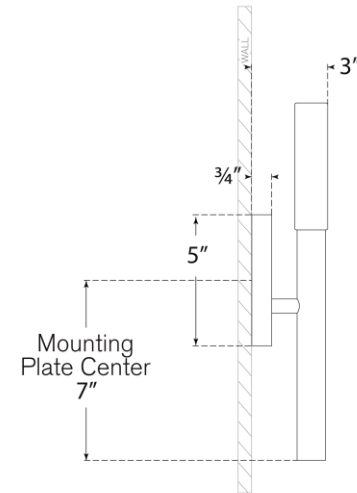

TEAR SHEET

Rousseau Small Bath Sconce

Item # KW 2280AB-SG

Designer: Kelly Wearstler

Height: 14"

Width: 3"

Extension: 3"

Backplate: 3" x 5" Oval

Finishes: AB, BZ, PN

Glass Options: CG, EC, ECG, SG

Lightsource: Dedicated LED

Wattage: 6w (700lm)

Weight: 3 Pounds

Note: Requires Smaller Outlet Box

Top View

Side View

Front View