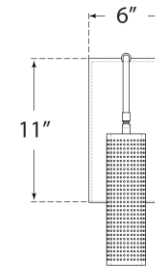

TEAR SHEET

Precision Pharmacy Floor Lamp

Item # KW 1062BZ-WG

Designer: Kelly Wearstler

Height: 39.5" - 43"

Width: 6"

Extension: 17"

Base: 6" x 11" Rectangle

Finishes: AB, BZ, PN

Glass Options: WG

Socket: E17 Keyless w/ Dimmer on Cord

Wattage: 9 LED T6.5

Weight: 24 Pounds

Note: Bulb Included

Top View

Side View