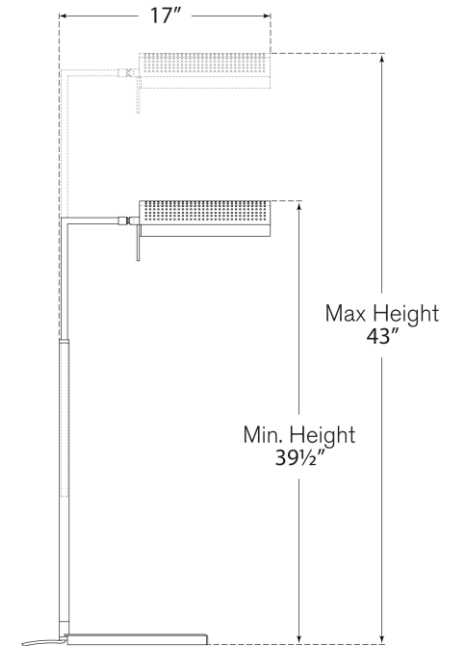

TEAR SHEET

Precision Pharmacy Floor Lamp

Item # KW 1062BZ-WG

Designer: Kelly Wearstler

Height: 39.5" - 43"

Width: 6"

Extension: 17"

Base: 6" x 11" Rectangle

Finishes: AB, BZ, PN

Glass Options: WG

Socket: E17 Keyless w/ Dimmer on Cord

Wattage: 9 LED T6.5

Weight: 24 Pounds

Note: Bulb Included

Top View

Side View