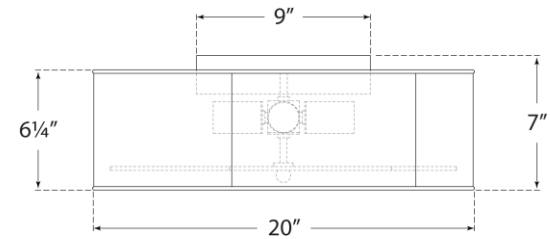

TEAR SHEET

Bryce Large Flower Flush Mount

Item # KS 4118G/WHT-FA

Designer: kate spade new york

Height: 7"

Width: 20"

Finishes: BSL/WHT, G/WHT, NVY/WHT, PNK/WHT, WHT/G

Glass Options: FA

Socket: 4 - E26 Keyless

Wattage: 4 - 40 A19

Weight: 14 Pounds

Bottom View