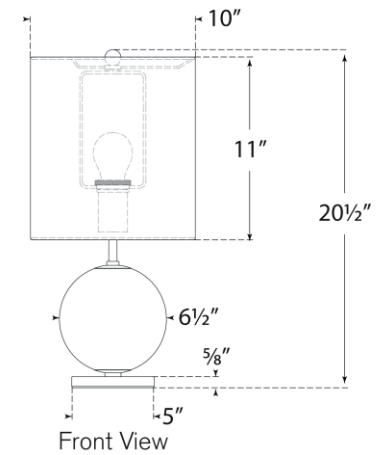

TEAR SHEET

Elsie Small Table Lamp

Item # KS 3013BLS-L

Designer: kate spade new york

Height: 20.5"

Width: 10"

Base: 5" Square

Finishes: BLK, BLS, BLU, CG, CRE, GRN, LLC

Shade Treatments: L

Shade Details: 10" x 10" x 11"

Socket: E26 Keyless w/ Line Switch

Wattage: 15 LED A19

Weight: 7 Pounds

Top View