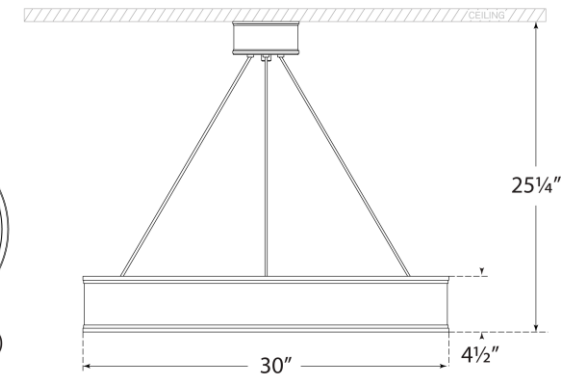

TEAR SHEET

Connery 30" Ring Chandelier

Item # CHC 1615BZ

Designer: Chapman & Myers

O/A Height: 20" - 123"

Fixture Height: 4.5"

Width: 30"

Canopy: 5.5" Round

Finishes: AB, BZ, PN, WHT/AB

Lightsource: Dedicated LED

Wattage: 65w (5200lm)

Weight: 24 Pounds

Note: Height Not Adjustable After Installation

Bottom View(1:2)

Side View