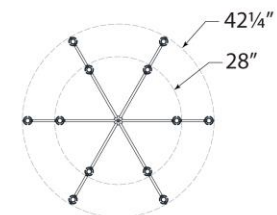

TEAR SHEET

Casoria Large Two-Tier Chandelier

Item # ARN 5484HAB-CG

Designer: AERIN

Height: 23.75"

Width: 42.25"

Canopy: 5" Round

Finishes: BZ, HAB, PN

Glass Options: CG

Socket: 12 - E12 Candelabra

Wattage: 12 - 6.5 LED B11

Weight: 26 Pounds

Side View

Top View(1:2)