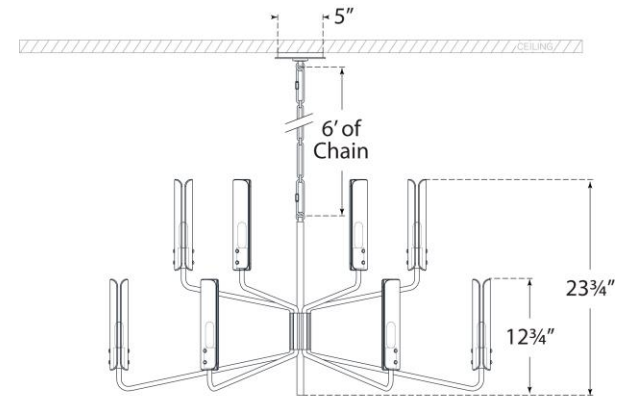

TEAR SHEET

Casoria Large Two-Tier Chandelier

Item # ARN 5484HAB-CG

Designer: AERIN

Height: 23.75"

Width: 42.25"

Canopy: 5" Round

Finishes: BZ, HAB, PN

Glass Options: CG

Socket: 12 - E12 Candelabra

Wattage: 12 - 6.5 LED B11

Weight: 26 Pounds

Side View

Top View(1:2)