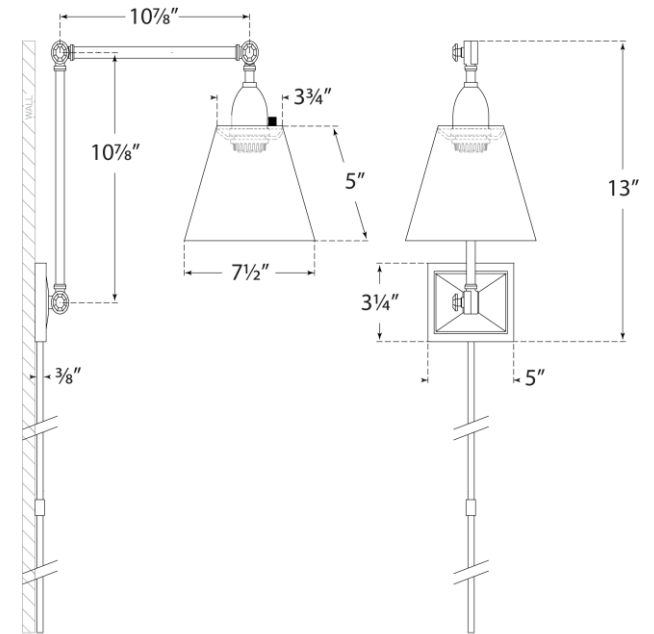

## Jane Double Library Wall Light

Item # AH 2330HAB-L

Designer: Alexa Hampton

Height: 10.5" - 13"

Width: 7.5"

Extension: 14.75" - 30"

Backplate: 3.25" x 4.75" Rectangle

Finishes: AN, GM, HAB, PN

Shade Treatments: L

Shade Details: 3.75" x 7.5" x 5"

Socket: E26 On-Off

Wattage: 40 A19

Weight: 6 Pounds

Note: Cord Cover Included

Side View

Front View