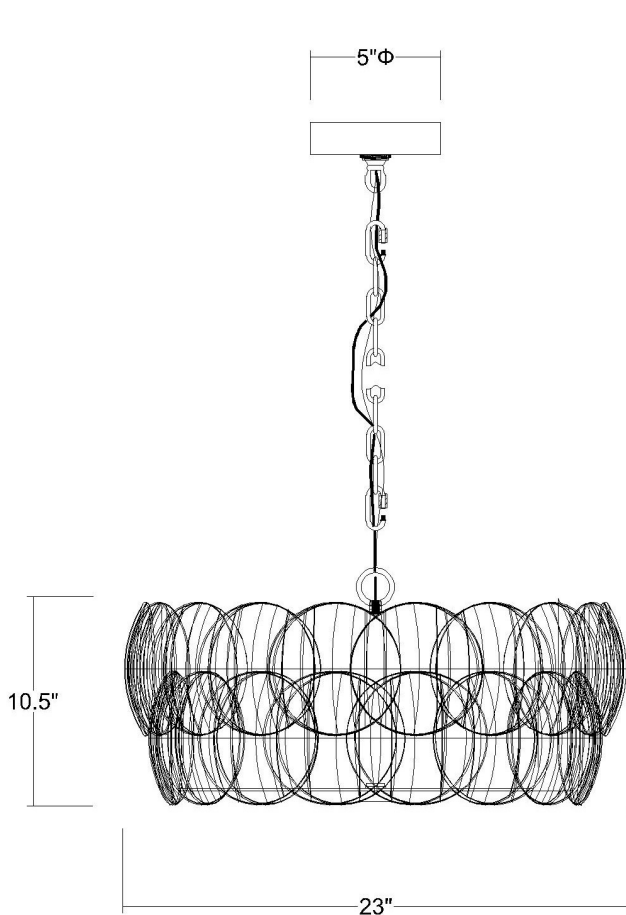

TP6945-12 SELENE 6-LIGHT PENDANT

Description:	Selene 6-light pendant
Finish:	Polished chrome
Dimensions:	23" dia. x 10.5" H
Bulbs:	6 x 40W
Sockets:	120V E26 base
Shade:	Frosted white glass discs
Installed Weight:	21.5 lbs.
Certification:	c UL

Material:	Steel and glass
Glass:	Frosted discs
Canopy Dimensions:	5" dia.
Mounting Holes:	NA
Switch:	NA
Cord:	Silver, 5' chain, 12' wire
Dimmable:	Yes