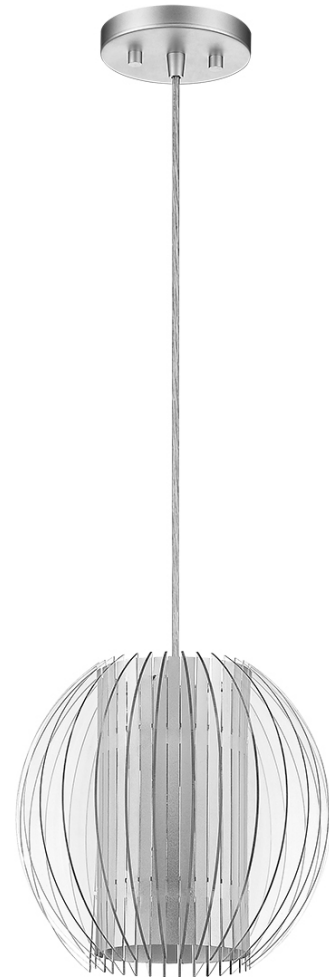

TP6300-1 PHOENIX 1-LIGHT PENDANT

Description:	Phoenix 1-light pendant
Finish:	Metallic silver
Dimensions:	8.25" dia. x 8" H
Bulbs:	1 x 40W
Sockets:	120V E26 base
Shade:	Clear acrylic and steel
Installed Weight:	2.4 lbs.
Certification:	c UL

Material:	Acrylic and steel
Glass:	NA
Canopy Dimensions:	5" dia.
Mounting Holes:	2.75" apart
Switch:	NA
Cord:	Silver, 12'
Dimmable:	Yes