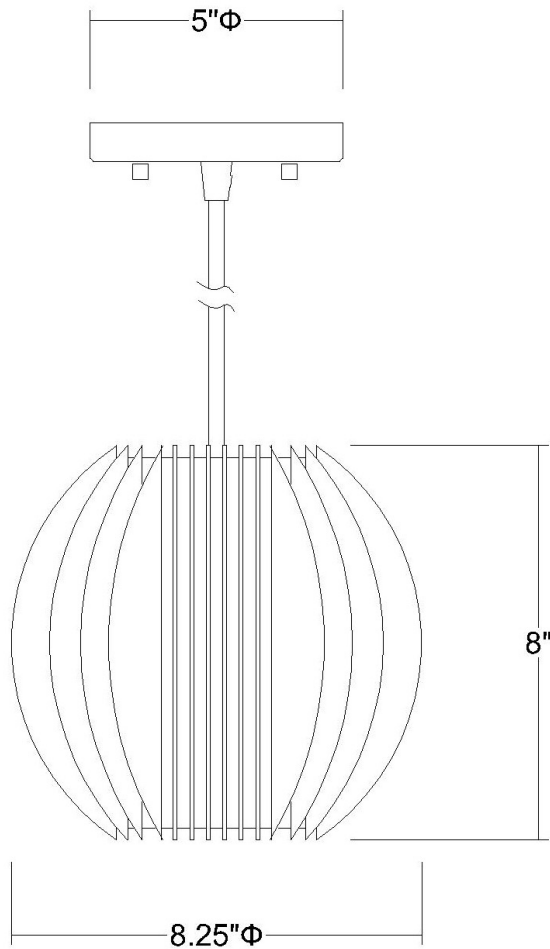

TP6300-1 PHOENIX 1-LIGHT PENDANT

Description:	Phoenix 1-light pendant
Finish:	Metallic silver
Dimensions:	8.25" dia. x 8" H
Bulbs:	1 x 40W
Sockets:	120V E26 base
Shade:	Clear acrylic and steel
Installed Weight:	2.4 lbs.
Certification:	c UL

Material:	Acrylic and steel
Glass:	NA
Canopy Dimensions:	5" dia.
Mounting Holes:	2.75" apart
Switch:	NA
Cord:	Silver, 12'
Dimmable:	Yes