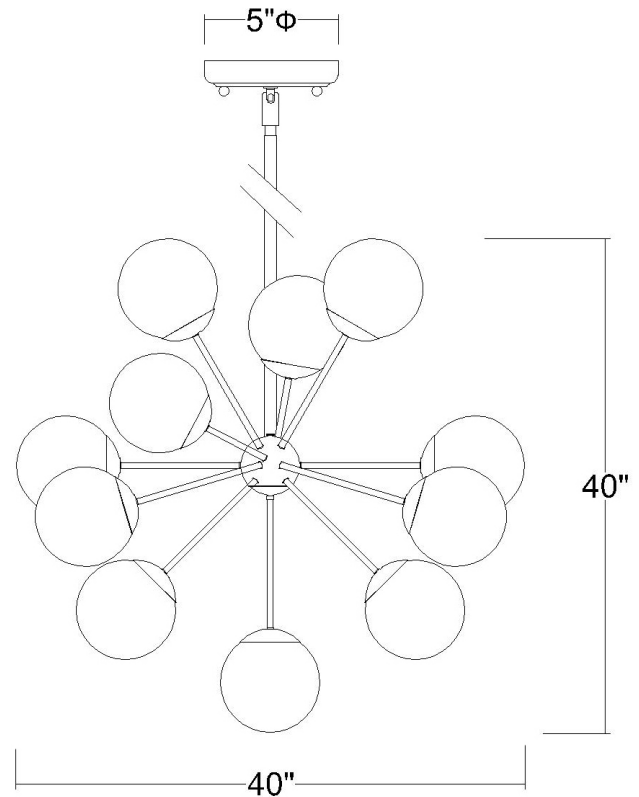

TP20006ATB

SOLEA 12-LIGHT GLOBE CHANDELIER

Description:	Solea 12-Light Globe Chandelier
Finish:	Antique Brass
Dimensions:	40" Dia. x 40" H
Bulbs:	12-60W Med.
Installed Weight:	21.5 lbs.
Certification:	cETL / dry location

Material:	Steel and glass
Shades:	NA
Glass:	Opal
Canopy Dimensions:	5" Dia.
Chain/Wire:	12' Wire
Stems:	3-12", 1-6", 1-3"
Additional Finishes:	NA