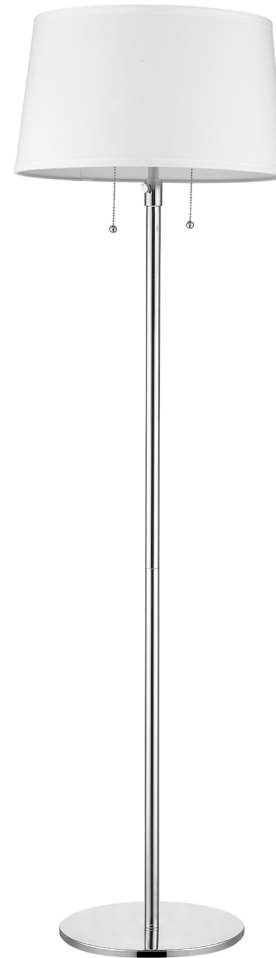

# TFB435-26 URBAN BASIC FLOOR LAMP

<b>Description:</b>	Urban basic floor lamp
<b>Finish:</b>	Polished chrome
<b>Dimensions:</b>	Adjusts 53" - 59" H x 16" W
<b>Bulbs:</b>	2 x 100W
<b>Sockets:</b>	120V E26 base
<b>Shade:</b>	Off-white linen
<b>Installed Weight:</b>	13 lbs.
<b>Certification:</b>	c UL

<b>Material:</b>	Steel and fabric
<b>Glass:</b>	NA
<b>Back Plate Dimensions:</b>	NA
<b>Mounting Holes:</b>	NA
<b>Switch:</b>	On/off pull chain
<b>Cord:</b>	Silver, 8' plug-in
<b>Dimmable:</b>	Yes