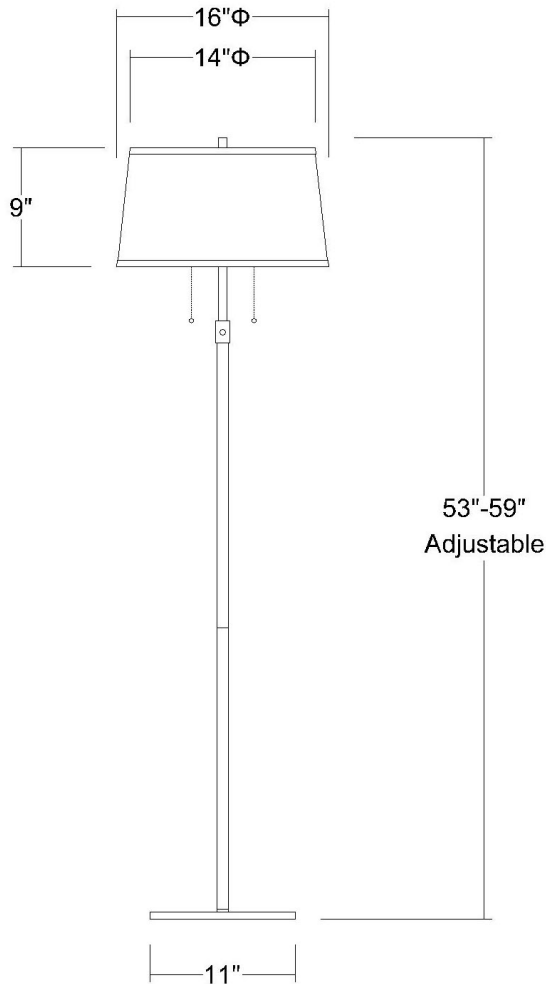

# TFB435-26 URBAN BASIC FLOOR LAMP

<b>Description:</b>	Urban basic floor lamp
<b>Finish:</b>	Polished chrome
<b>Dimensions:</b>	Adjusts 53" - 59" H x 16" W
<b>Bulbs:</b>	2 x 100W
<b>Sockets:</b>	120V E26 base
<b>Shade:</b>	Off-white linen
<b>Installed Weight:</b>	13 lbs.
<b>Certification:</b>	c UL

<b>Material:</b>	Steel and fabric
<b>Glass:</b>	NA
<b>Back Plate Dimensions:</b>	NA
<b>Mounting Holes:</b>	NA
<b>Switch:</b>	On/off pull chain
<b>Cord:</b>	Silver, 8' plug-in
<b>Dimmable:</b>	Yes