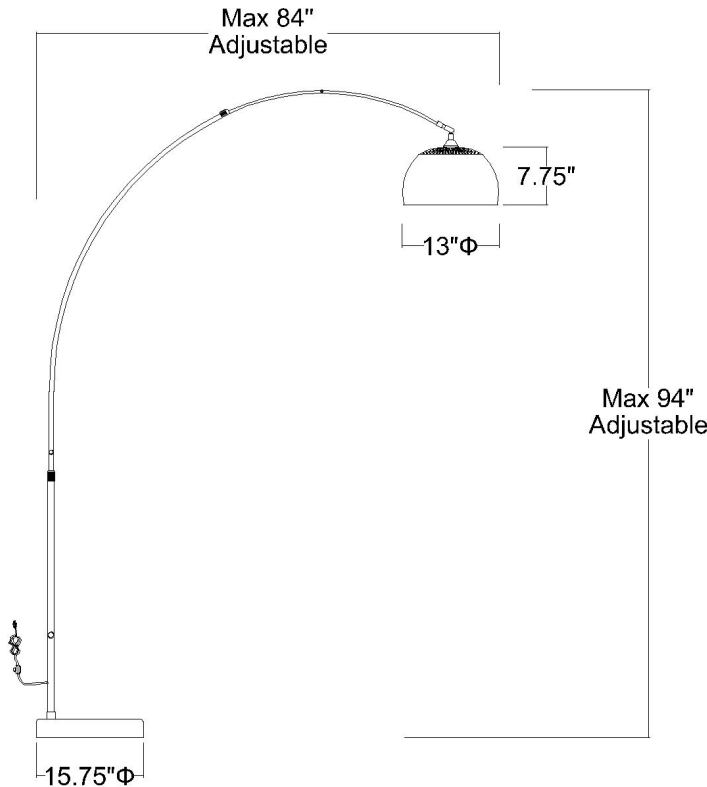

# TFA9005 MID ARC FLOOR LAMP

|                          |                                       |
|--------------------------|---------------------------------------|
| <b>Description:</b>      | Mid arc floor lamp                    |
| <b>Finish:</b>           | Brushed nickel with white marble base |
| <b>Dimensions:</b>       | 86" - 94" H x 84" max. ext.           |
| <b>Bulbs:</b>            | 1 x 150W                              |
| <b>Sockets:</b>          | 120V E26 base                         |
| <b>Shade:</b>            | Metal with white interior             |
| <b>Installed Weight:</b> | 51 lbs.                               |
| <b>Certification:</b>    | c UL                                  |

|                               |                                |
|-------------------------------|--------------------------------|
| <b>Material:</b>              | Marble, steel, stainless steel |
| <b>Glass:</b>                 | NA                             |
| <b>Back Plate Dimensions:</b> | NA                             |
| <b>Mounting Holes:</b>        | NA                             |
| <b>Switch:</b>                | In-line foot switch            |
| <b>Cord:</b>                  | Silver, 8' plug-in             |
| <b>Dimmable:</b>              | Yes                            |