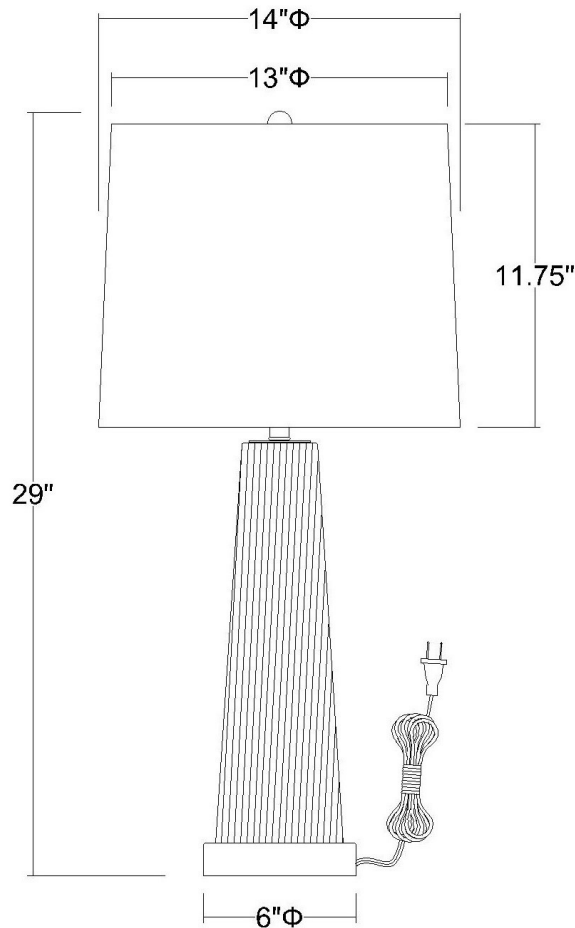

BT5762 CHIARA TABLE LAMP

| | |
|--------------------------|--------------------|
| Description: | Chiara table lamp |
| Finish: | Polished chrome |
| Dimensions: | 29" H x 14" W |
| Bulbs: | 1 x 100W |
| Sockets: | 120V E26 base |
| Shade: | Off-white shantung |
| Installed Weight: | 6.5 lbs. |
| Certification: | c UL |

| | |
|-------------------------------|---------------------------|
| Material: | Steel, glass, fabric |
| Glass: | Apple green reeded/seeded |
| Back Plate Dimensions: | NA |
| Mounting Holes: | NA |
| Switch: | 3-way metal switch |
| Cord: | Silver, 6' plug-in |
| Dimmable: | Yes |