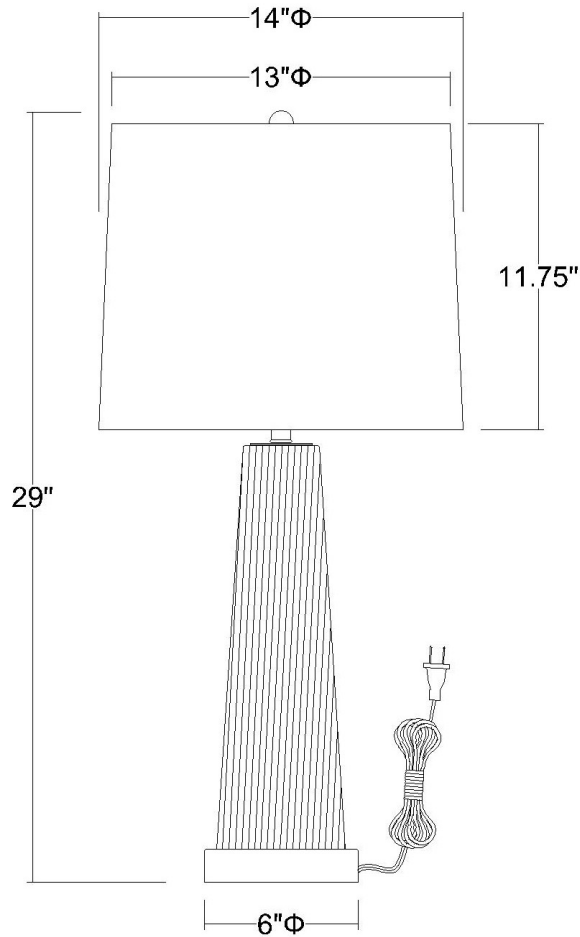

BT5760 CHIARA TABLE LAMP

Description:	Chiara table lamp
Finish:	Polished chrome
Dimensions:	29" H x 14" W
Bulbs:	1 x 100W
Sockets:	120V E26 base
Shade:	Off-white shantung
Installed Weight:	6.5 lbs.
Certification:	c UL

Material:	Steel, glass, fabric
Glass:	Clear reeded/seeded
Back Plate Dimensions:	NA
Mounting Holes:	NA
Switch:	3-way metal switch
Cord:	Silver, 6' plug-in
Dimmable:	Yes