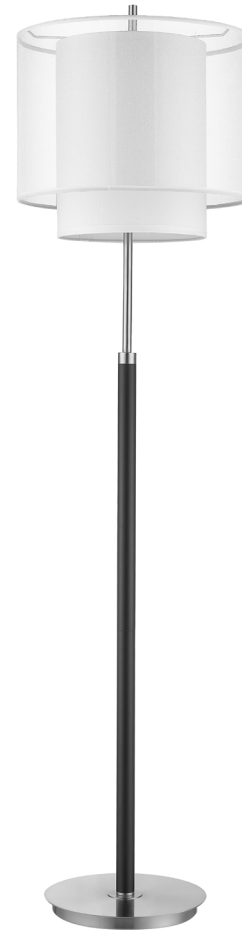

BF7164 ROOSEVELT FLOOR LAMP

Description:	Roosevelt floor lamp
Finish:	Espresso/brushed nickel
Dimensions:	62" H x 15.5" W
Bulbs:	1 x 100W
Sockets:	120V E26 base
Shade:	Sheer snow/shantung two tier
Installed Weight:	13 lbs.
Certification:	c UL

Material:	Steel and fabric
Glass:	NA
Back Plate Dimensions:	NA
Mounting Holes:	NA
Switch:	3-way metal switch
Cord:	Silver, 8' plug-in
Dimmable:	Yes