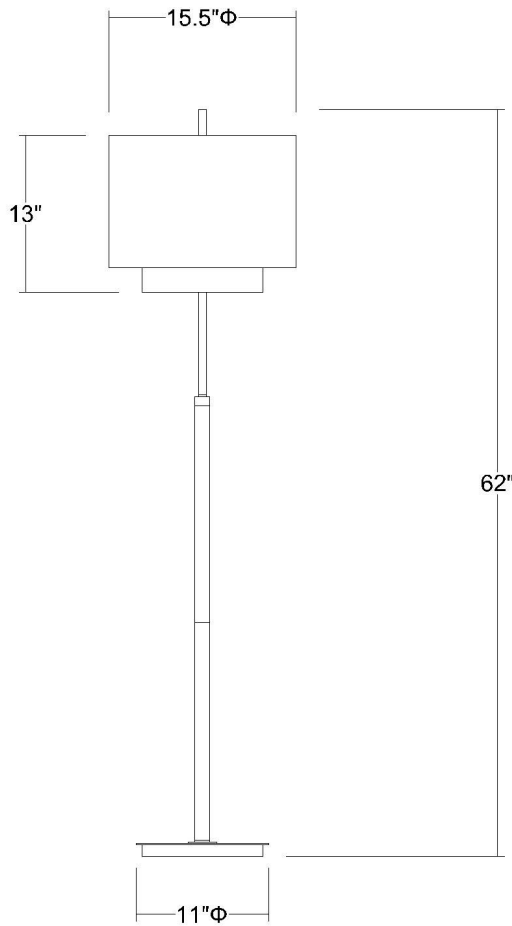

BF7164 ROOSEVELT FLOOR LAMP

Description:	Roosevelt floor lamp
Finish:	Espresso/brushed nickel
Dimensions:	62" H x 15.5" W
Bulbs:	1 x 100W
Sockets:	120V E26 base
Shade:	Sheer snow/shantung two tier
Installed Weight:	13 lbs.
Certification:	c UL

Material:	Steel and fabric
Glass:	NA
Back Plate Dimensions:	NA
Mounting Holes:	NA
Switch:	3-way metal switch
Cord:	Silver, 8' plug-in
Dimmable:	Yes