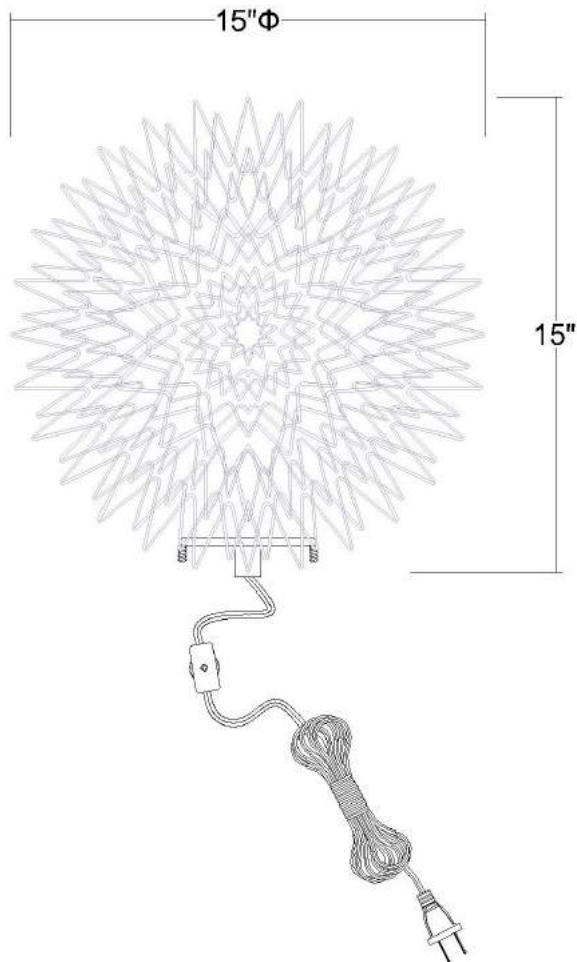

# BA6013 LUMINARY ACCENT LAMP

<b>Description:</b>	Luminary accent lamp
<b>Finish:</b>	Rose gold
<b>Dimensions:</b>	15" dia.
<b>Bulbs:</b>	1 x 100W
<b>Sockets:</b>	120V E26 base
<b>Shade:</b>	Hand woven aluminum wire
<b>Installed Weight:</b>	4.25 lbs.
<b>Certification:</b>	c UL

<b>Material:</b>	Steel and aluminum
<b>Glass:</b>	NA
<b>Back Plate Dimensions:</b>	NA
<b>Mounting Holes:</b>	NA
<b>Switch:</b>	On/off line switch
<b>Cord:</b>	Gold, 6' plug-in
<b>Dimmable:</b>	Yes