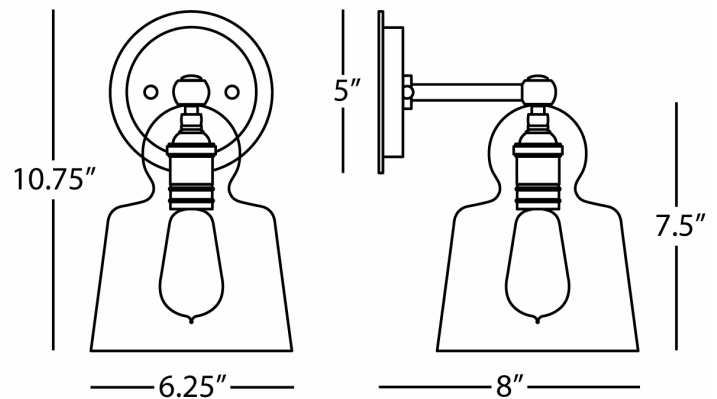

ALBERT

Z745

Wall Sconce

1 - 60W Max.

Bulb Type: A

Direct Wire Only

Deep Patina Bronze Finish

Clear Glass Shade

Ships with 1-40W Filament Bulb

FINISH OPTION:

S745 - Polished Nickel

P745 - Patina Nickel

** Available for Quick SHIP **