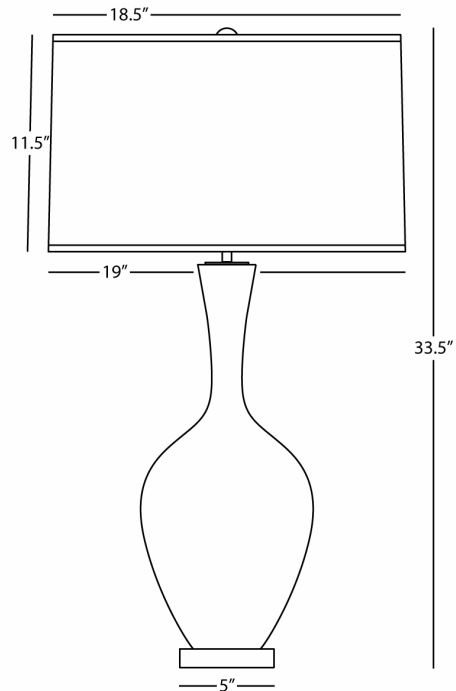

AUDREY

MB980

Table Lamp

1 - 150W Max.

Bulb Type: A

Switch: Hi-Lo Dimming

Midnight Blue Glazed Ceramic

Lucite Base

Fondine Fabric Shade

See Audrey/ Delilah Table for Color Options

** Available for Quick SHIP **