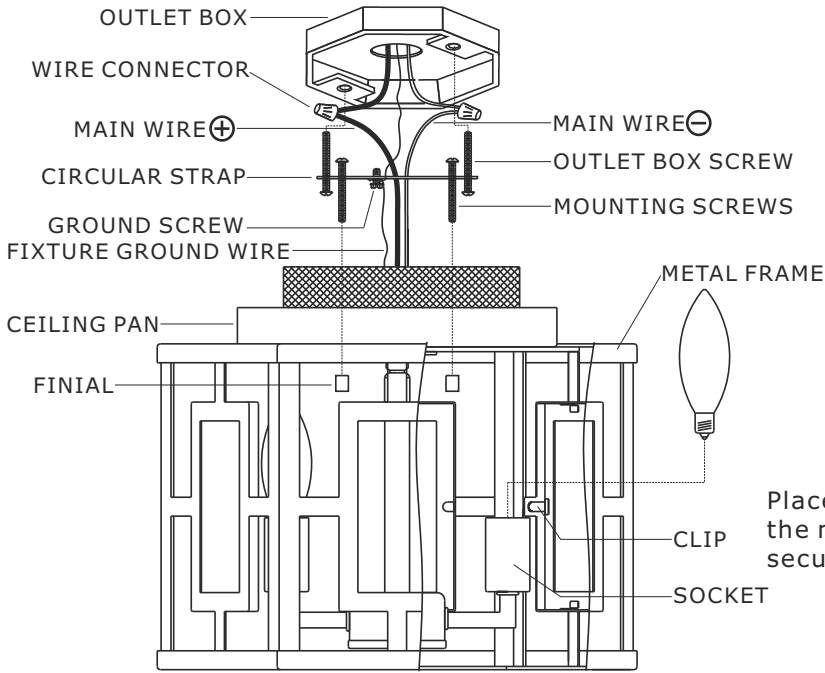

All electrical components must be installed by a licensed electrician in accordance with the National Electric Code and the appropriate local electrical codes.

You will need 6 candelabra base bulbs 60 Watts recommended, Use LED bulbs for Extended use. Bulb not included

Place the glass inside the metal frame and secure it with the clips.