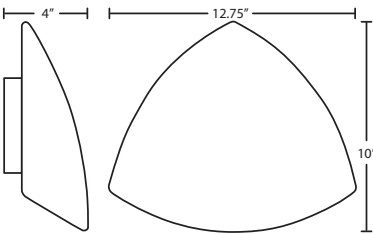

CIRRUS

SCONCES OUTDOOR

ADA

COMPLIANT

location:
WET

SPECIFICATIONS:

DESCRIPTION

Wall-mounted **ADA-compliant** sconce featuring handcrafted glass diffuser is enclosed on top to conceal lamp if viewed from above.

LAMPING

Standard: 75W A19 120V incandescent, lamp not included.

Dimmable with standard incandescent dimmer (not included).

LED: 8W Replaceable LED source, 120V, CL dimmable, 90+ CRI, 3000°K CCT, 800 lumens, 30,000 hours, lamp included.

DIFFUSER

Diffuser shall be of glass in Opal Matte, Gold or Black decors.

CONSTRUCTION

Half circle shaped, stamped aluminum fitter (9" L x 4.625" H x 0.75" D) is powder coated white. Glass secured by stainless steel set screws.

MOUNTING

Installs directly to a 4" octagonal outlet box. 75°C supply wire required for incandescent lamping. Fixture is centered on the outlet box.

LABELS

UL or ETL Listed. Suitable for Wet Locations (interior or exterior use).

ORDERING:

FIXTURE	-	LAMP OPTIONS
297107 Opal Matte		(blank) 1x 75W A19 Incan
2971BK Black		LED 1x 8W LED 120V, dimmable
2971GD Gold		

Ex. 297107

1 Lt. Cirrus Sconce w/ Opal Matte Glass, White Finish

Project Information:

All dimensions provided are nominal. Allowance must be made for dimensional tolerance in handcrafted glasses.

REV 1/22