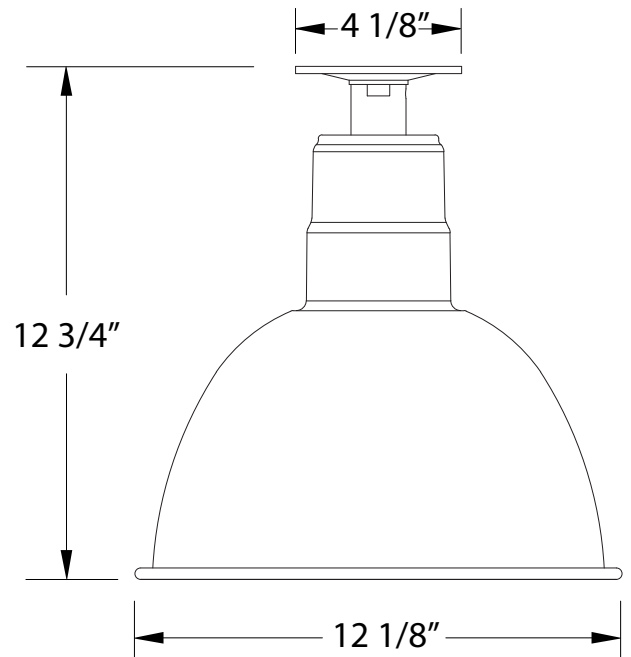

Shipping:

At Montclair Light Works we proudly manufacture, assemble, and ship your lamp within 3 weeks from our factory in Montclair CA.