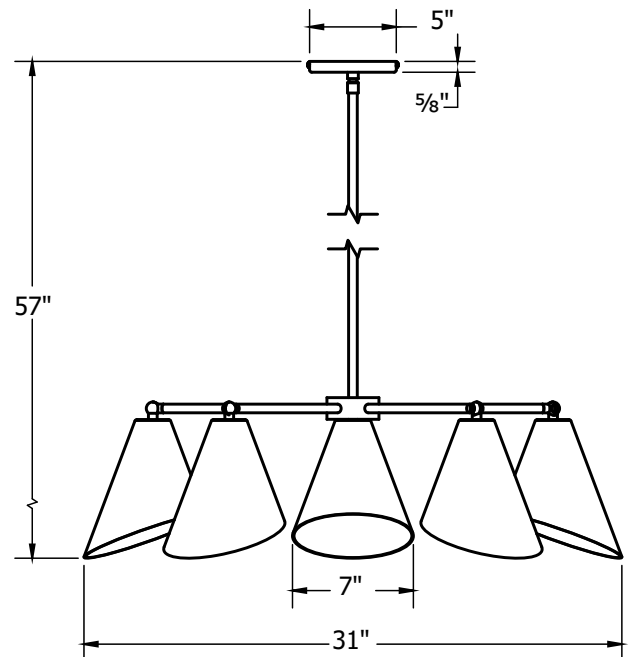

Shipping:

At Montclair Light Works we proudly manufacture, assemble, and ship your lamp within 3 weeks from our factory in Montclair CA.