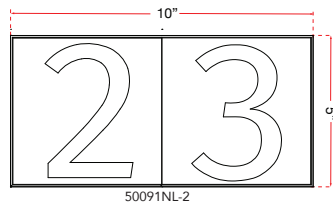

ABRA MODEL **50091NL-3-MB**

Double box number light with photocell with Two three or Four Number

FAMILY NAME **Numero**

UPC 00810035191174

FIXTURE MATERIAL				FIXTURE DIMENSIONS IN INCHES										
Frame Material	Finishes Available	Diffuser Type	Diffuser Finish	Diameter	Height	o.a.h	Width	Length	Ext	Weight	ADA	Location	Rating	Compliance
Steel	MB-Matte Black	Acrylic	White		5	5	10		2.16		Compliant	Wall Mount only	Wet Location	cETL
LAMPING										Compatible Dimmers	Junction Box Type	SUPPLIED		
Lamp Type	Lamp qty	Wattage	Max Wattage	Base	Kelvin	CRI	Initial Lumen's	Delivered Lumen's	Voltage		Standard 4 x 4 Octagon Box			
LED	2	10w	20w	Solid State Module	3000k	90+	1700	1275 estimated	120v					
SPECIAL NOTES														