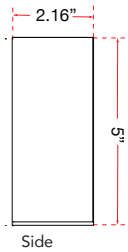

ABRA MODEL **50091NL-3-MB**

Double box number light with photocell with Two three or Four Number

FAMILY NAME **Numero**

UPC 00810035191174

FIXTURE MATERIAL				FIXTURE DIMENSIONS IN INCHES										
Frame Material	Finishes Available	Diffuser Type	Diffuser Finish	Diameter	Height	o.a.h	Width	Length	Ext	Weight	ADA	Location	Rating	Compliance
Steel	MB-Matte Black	Acrylic	White		5	5	10		2.16		Compliant	Wall Mount only	Wet Location	cETL
LAMPING										Compatible Dimmers	Junction Box Type	SUPPLIED		
Lamp Type	Lamp qty	Wattage	Max Wattage	Base	Kelvin	CRI	Initial Lumen's	Delivered Lumen's	Voltage		Standard 4 x 4 Octagon Box			
LED	2	10w	20w	Solid State Module	3000k	90+	1700	1275 estimated	120v					
SPECIAL NOTES														