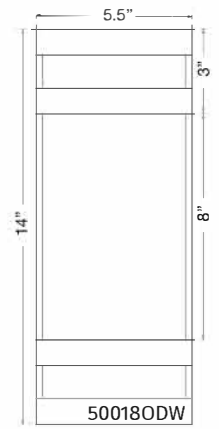

ABRA MODEL 500180DW-SL
FAMILY NAME Proton

Wet Location Wall Fixture
UPC 00810035190917

FIXTURE MATERIAL				FIXTURE DIMENSIONS IN INCHES										
Frame Material	Finishes Available	Diffuser Type	Diffuser Finish	Diameter	Height	o.a.h	Width	Length	Ext	Weight	ADA	Location	Rating	Compliance
Steel	SL-Silica MB-Matt Black,316STS-Stainless Steel	Glass	Frosted		14	14	5.5		2.95		Compliant	Wall Mount only	Wet Location	cETL

LAMPING									
Lamp Type	Lamp qty	Wattage	Max Wattage	Base	Kelvin	CRI	Initial Lumen's	Delivered Lumen's	Voltage
LED	1	12w	12w	Solid State Module	3000k	90+	1020	714 estimated	120v

Compatible Dimmers	Junction Box Type	SUPPLIED
	Standard 4 x 4 Octagon Box	