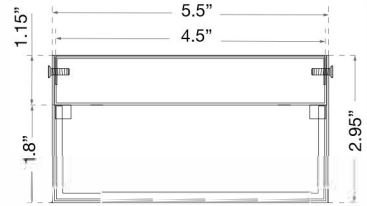

ABRA MODEL 500180DW-SL
FAMILY NAME Proton

Wet Location Wall Fixture
UPC 00810035190917

FIXTURE MATERIAL				FIXTURE DIMENSIONS IN INCHES										
Frame Material	Finishes Available	Diffuser Type	Diffuser Finish	Diameter	Height	o.a.h	Width	Length	Ext	Weight	ADA	Location	Rating	Compliance
Steel	SL-Silica MB-Matt Black,316STS-Stainless Steel	Glass	Frosted		14	14	5.5		2.95		Compliant	Wall Mount only	Wet Location	cETL

LAMPING									
Lamp Type	Lamp qty	Wattage	Max Wattage	Base	Kelvin	CRI	Initial Lumen's	Delivered Lumen's	Voltage
LED	1	12w	12w	Solid State Module	3000k	90+	1020	714 estimated	120v

Compatible Dimmers	Junction Box Type	SUPPLIED
	Standard 4 x 4 Octagon Box	