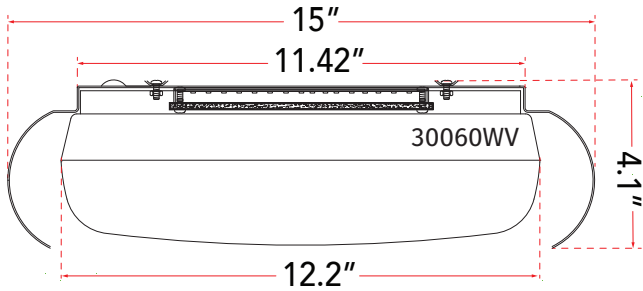

ABRA MODEL **30060FM-BZ**      **15" Curved Metal Frame with Opal Glass Diffuser**  
 FAMILY NAME **Euphoria**      **UPC 00858083007658**

FIXTURE MATERIAL				FIXTURE DIMENSIONS IN INCHES										
Frame Material	Finishes Available	Diffuser Type	Diffuser Finish	Diameter	Height	o.a.h	Width	Length	Ext	Weight	ADA	Location	Rating	Compliance
Metal	BZ- Bronze WH-White	Glass	Frosted	15	4.1	4.1				9		Ceiling Mount only	Damp Location	cETLus
LAMPING										Compatible Dimmers	Junction Box Type	SUPPLIED		
Lamp Type	Lamp qty	Wattage	Max Wattage	Base	Kelvin	CRI	Initial Lumen's	Delivered Lumen's	Voltage		Standard 4 x 4 Octagon Box			
LED	1	20w	20w	Solid State Module	3000k	90+	1700	1190 estimated	120v					
SPECIAL NOTES														