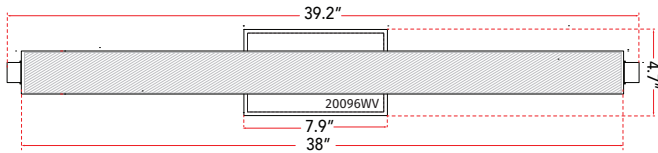

ABRA MODEL **20096WV-CH**

39" Hand Blown Diamond Glass Tube LED Vanity

FAMILY NAME **Radius**

UPC **00858083007481**

FIXTURE MATERIAL				FIXTURE DIMENSIONS IN INCHES										
Frame Material	Finishes Available	Diffuser Type	Diffuser Finish	Diameter	Height	o.a.h	Width	Length	Ext	Weight	ADA	Location	Rating	Compliance
Metal	CH-Chrome BN-Brushed Nickel	Glass	Diamond		2.4	4.7		39.2	3.25	7	Compliant	Wall Mount only	Damp Location	cETL
LAMPING										Compatible Dimmers		Junction Box Type		SUPPLIED
Lamp Type	Lamp qty	Wattage	Max Wattage	Base	Kelvin	CRI	Initial Lumen's	Delivered Lumen's	Voltage			Standard 4 x 4 Octagon Box		
LED	1	46w	46w	Solid State Module	3000k	90+	3910	2737 estimated	120v					
SPECIAL NOTES														