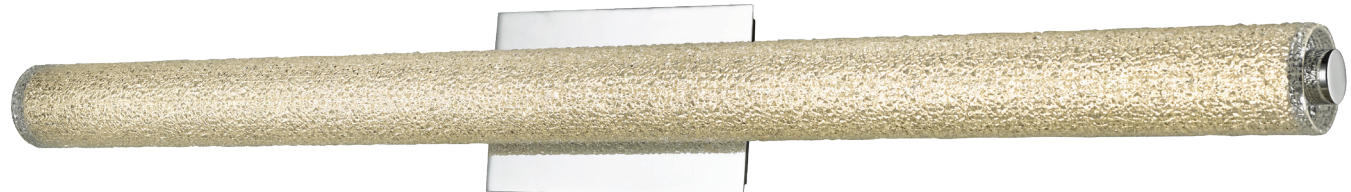

ABRA MODEL **20096WV-CH**

39" Hand Blown Diamond Glass Tube LED Vanity

FAMILY NAME **Radius**

UPC **00858083007481**

FIXTURE MATERIAL				FIXTURE DIMENSIONS IN INCHES										
Frame Material	Finishes Available	Diffuser Type	Diffuser Finish	Diameter	Height	o.a.h	Width	Length	Ext	Weight	ADA	Location	Rating	Compliance
Metal	CH-Chrome BN-Brushed Nickel	Glass	Diamond		2.4	4.7		39.2	3.25	7	Compliant	Wall Mount only	Damp Location	cETL
LAMPING										Compatible Dimmers		Junction Box Type		SUPPLIED
Lamp Type	Lamp qty	Wattage	Max Wattage	Base	Kelvin	CRI	Initial Lumen's	Delivered Lumen's	Voltage			Standard 4 x 4 Octagon Box		
LED	1	46w	46w	Solid State Module	3000k	90+	3910	2737 estimated	120v					
SPECIAL NOTES														