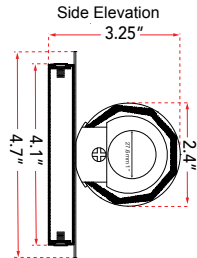

ABRA MODEL **20096WV-CH**

39" Hand Blown Diamond Glass Tube LED Vanity

FAMILY NAME **Radius**

UPC **00858083007481**

FIXTURE MATERIAL				FIXTURE DIMENSIONS IN INCHES										
Frame Material	Finishes Available	Diffuser Type	Diffuser Finish	Diameter	Height	o.a.h	Width	Length	Ext	Weight	ADA	Location	Rating	Compliance
Metal	CH-Chrome BN-Brushed Nickel	Glass	Diamond		2.4	4.7		39.2	3.25	7	Compliant	Wall Mount only	Damp Location	cETL
LAMPING										Compatible Dimmers		Junction Box Type		SUPPLIED
Lamp Type	Lamp qty	Wattage	Max Wattage	Base	Kelvin	CRI	Initial Lumen's	Delivered Lumen's	Voltage			Standard 4 x 4 Octagon Box		
LED	1	46w	46w	Solid State Module	3000k	90+	3910	2737 estimated	120v					
SPECIAL NOTES														