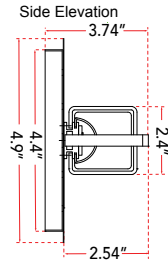

ABRA MODEL **20090WV-CH**

26" Vertical or Horizontal Mount Square Glass Vanity-Wall Fixture with High Output Dimmable LED

FAMILY NAME **Squire**

UPC **00858083007368**

FIXTURE MATERIAL				FIXTURE DIMENSIONS IN INCHES										
Frame Material	Finishes Available	Diffuser Type	Diffuser Finish	Diameter	Height	o.a.h	Width	Length	Ext	Weight	ADA	Location	Rating	Compliance
Metal	CH-Chrome BN-Brushed Nickel	Glass	Opal		2.4	4.9		26.34	3.74	5.5	Compliant	Wall Mount only	Damp Location	cETL T-24
LAMPING										Compatible Dimmers		Junction Box Type		SUPPLIED
Lamp Type	Lamp qty	Wattage	Max Wattage	Base	Kelvin	CRI	Initial Lumen's	Delivered Lumen's	Voltage			Standard 4 x 4 Octagon Box		
LED	1	32w	32w	Solid State Module	3000k	90+	2720	1904 estimated	120v					
SPECIAL NOTES														