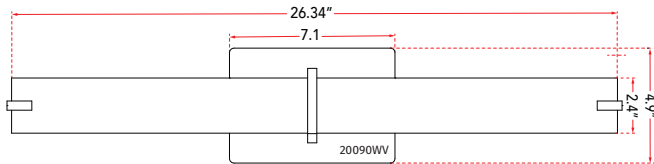

ABRA MODEL **20090WV-CH**

26" Vertical or Horizontal Mount Square Glass Vanity-Wall Fixture with High Output Dimmable LED

FAMILY NAME **Squire**

UPC **00858083007368**

FIXTURE MATERIAL				FIXTURE DIMENSIONS IN INCHES										
Frame Material	Finishes Available	Diffuser Type	Diffuser Finish	Diameter	Height	o.a.h	Width	Length	Ext	Weight	ADA	Location	Rating	Compliance
Metal	CH-Chrome BN-Brushed Nickel	Glass	Opal		2.4	4.9		26.34	3.74	5.5	Compliant	Wall Mount only	Damp Location	cETL T-24
LAMPING										Compatible Dimmers		Junction Box Type		SUPPLIED
Lamp Type	Lamp qty	Wattage	Max Wattage	Base	Kelvin	CRI	Initial Lumen's	Delivered Lumen's	Voltage			Standard 4 x 4 Octagon Box		
LED	1	32w	32w	Solid State Module	3000k	90+	2720	1904 estimated	120v					
SPECIAL NOTES														