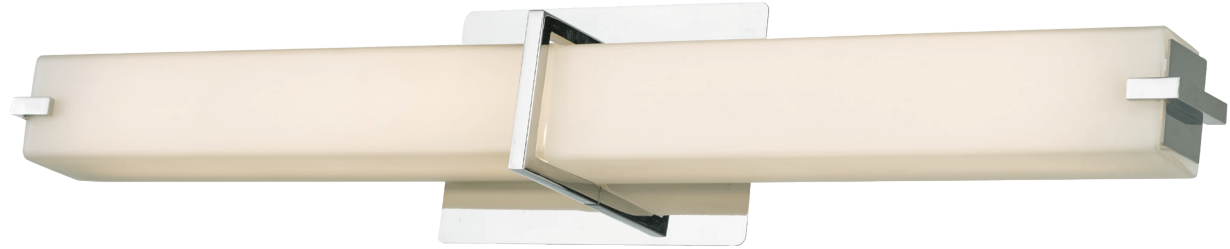

ABRA MODEL **20090WV-CH**

26" Vertical or Horizontal Mount Square Glass Vanity-Wall Fixture with High Output Dimmable LED

FAMILY NAME **Squire**

UPC **00858083007368**

FIXTURE MATERIAL				FIXTURE DIMENSIONS IN INCHES										
Frame Material	Finishes Available	Diffuser Type	Diffuser Finish	Diameter	Height	o.a.h	Width	Length	Ext	Weight	ADA	Location	Rating	Compliance
Metal	CH-Chrome BN-Brushed Nickel	Glass	Opal		2.4	4.9		26.34	3.74	5.5	Compliant	Wall Mount only	Damp Location	cETL T-24
LAMPING										Compatible Dimmers		Junction Box Type		SUPPLIED
Lamp Type	Lamp qty	Wattage	Max Wattage	Base	Kelvin	CRI	Initial Lumen's	Delivered Lumen's	Voltage			Standard 4 x 4 Octagon Box		
LED	1	32w	32w	Solid State Module	3000k	90+	2720	1904 estimated	120v					
SPECIAL NOTES														