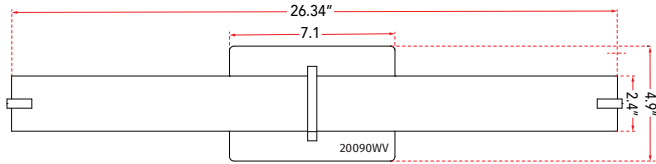

ABRA MODEL **20090WV-BN**

26" Vertical or Horizontal Mount Square Glass Vanity-Wall Fixture with High Output Dimmable LED

FAMILY NAME **Squire**

UPC **00858083007351**

FIXTURE MATERIAL				FIXTURE DIMENSIONS IN INCHES										
Frame Material	Finishes Available	Diffuser Type	Diffuser Finish	Diameter	Height	o.a.h	Width	Length	Ext	Weight	ADA	Location	Rating	Compliance
Metal	BN-Brushed Nickel CH-Chrome	Glass	Opal		2.4	4.9		26.34	3.74	5.5	Compliant	Wall Mount only	Damp Location	cETL T-24
LAMPING										Compatible Dimmers		Junction Box Type		SUPPLIED
Lamp Type	Lamp qty	Wattage	Max Wattage	Base	Kelvin	CRI	Initial Lumen's	Delivered Lumen's	Voltage			Standard 4 x 4 Octagon Box		
LED	1	32w	32w	Solid State Module	3000k	90+	2720	1904 estimated	120v					
SPECIAL NOTES														