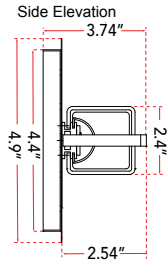

ABRA MODEL **20090WV-BN**

26" Vertical or Horizontal Mount Square Glass Vanity-Wall Fixture with High Output Dimmable LED

FAMILY NAME **Squire**

UPC **00858083007351**

FIXTURE MATERIAL				FIXTURE DIMENSIONS IN INCHES										
Frame Material	Finishes Available	Diffuser Type	Diffuser Finish	Diameter	Height	o.a.h	Width	Length	Ext	Weight	ADA	Location	Rating	Compliance
Metal	BN-Brushed Nickel CH-Chrome	Glass	Opal		2.4	4.9		26.34	3.74	5.5	Compliant	Wall Mount only	Damp Location	cETL T-24
LAMPING										Compatible Dimmers		Junction Box Type		SUPPLIED
Lamp Type	Lamp qty	Wattage	Max Wattage	Base	Kelvin	CRI	Initial Lumen's	Delivered Lumen's	Voltage			Standard 4 x 4 Octagon Box		
LED	1	32w	32w	Solid State Module	3000k	90+	2720	1904 estimated	120v					
SPECIAL NOTES														