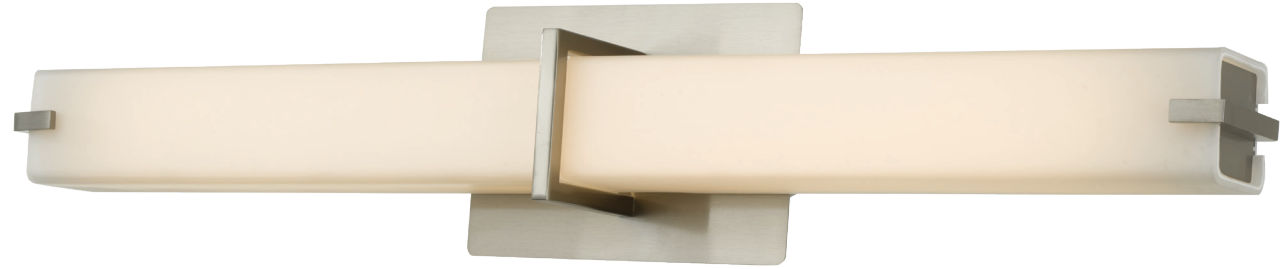

ABRA MODEL **20090WV-BN**

26" Vertical or Horizontal Mount Square Glass Vanity-Wall Fixture with High Output Dimmable LED

FAMILY NAME **Squire**

UPC **00858083007351**

FIXTURE MATERIAL				FIXTURE DIMENSIONS IN INCHES										
Frame Material	Finishes Available	Diffuser Type	Diffuser Finish	Diameter	Height	o.a.h	Width	Length	Ext	Weight	ADA	Location	Rating	Compliance
Metal	BN-Brushed Nickel CH-Chrome	Glass	Opal		2.4	4.9		26.34	3.74	5.5	Compliant	Wall Mount only	Damp Location	cETL T-24
LAMPING										Compatible Dimmers		Junction Box Type		SUPPLIED
Lamp Type	Lamp qty	Wattage	Max Wattage	Base	Kelvin	CRI	Initial Lumen's	Delivered Lumen's	Voltage			Standard 4 x 4 Octagon Box		
LED	1	32w	32w	Solid State Module	3000k	90+	2720	1904 estimated	120v					
SPECIAL NOTES														