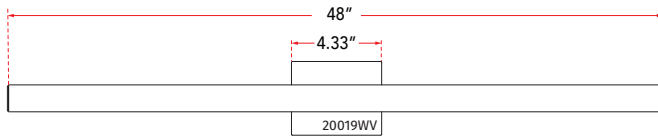

ABRA MODEL **20019WV-BA**

Vertical or Horizontal Mount 48" Dimmable LED Vanity Bar

FAMILY NAME **Sabre**

UPC **00858083007962**

FIXTURE MATERIAL				FIXTURE DIMENSIONS IN INCHES										
Frame Material	Finishes Available	Diffuser Type	Diffuser Finish	Diameter	Height	o.a.h	Width	Length	Ext	Weight	ADA	Location	Rating	Compliance
Aluminum	BA-Brushed Aluminum CH-Chrome	Acrylic	White		1.5	4.33		48	2.1		Compliant	Wall Mount only	Damp Location	cETL T-24
LAMPING										Compatible Dimmers		Junction Box Type		SUPPLIED
Lamp Type	Lamp qty	Wattage	Max Wattage	Base	Kelvin	CRI	Initial Lumen's	Delivered Lumen's	Voltage	Most Dimmers		Standard 4 x 4 Octagon Box		
LED	1	44w	44w	Solid State Module	3000k	90+	3740	2618 estimated	120v	SPECIAL NOTES				