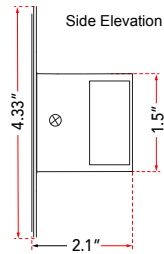

ABRA MODEL **20019WV-BA**

Vertical or Horizontal Mount 48" Dimmable LED Vanity Bar

FAMILY NAME **Sabre**

UPC **00858083007962**

FIXTURE MATERIAL				FIXTURE DIMENSIONS IN INCHES										
Frame Material	Finishes Available	Diffuser Type	Diffuser Finish	Diameter	Height	o.a.h	Width	Length	Ext	Weight	ADA	Location	Rating	Compliance
Aluminum	BA-Brushed Aluminum CH-Chrome	Acrylic	White		1.5	4.33		48	2.1		Compliant	Wall Mount only	Damp Location	cETL T-24
LAMPING										Compatible Dimmers		Junction Box Type		SUPPLIED
Lamp Type	Lamp qty	Wattage	Max Wattage	Base	Kelvin	CRI	Initial Lumen's	Delivered Lumen's	Voltage	Most Dimmers		Standard 4 x 4 Octagon Box		
LED	1	44w	44w	Solid State Module	3000k	90+	3740	2618 estimated	120v	SPECIAL NOTES				