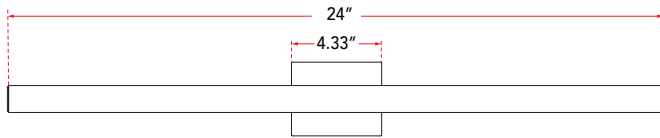

**FAMILY NAME** 20017WV-BA

**Vertical or Horizontal Mount 24" Dimmable LED Vanity Bar**

**ABRA MODEL** Sabre

**UPC** 00858083007924

FIXTURE MATERIAL				FIXTURE DIMENSIONS IN INCHES										
Frame Material	Finishes Available	Diffuser Type	Diffuser Finish	Diameter	Height	o.a.h	Width	Length	Ext	Weight	ADA	Location	Rating	Compliance
Aluminum	BA-Brushed Aluminum CH-Chrome	Acrylic	White		1.5	4.33		24	2.1		Compliant	Wall Mount only	Damp Location	cETL
LAMPING										Compatible Dimmers		Junction Box Type		SUPPLIED
Lamp Type	Lamp qty	Wattage	Max Wattage	Base	Kelvin	CRI	Initial Lumen's	Delivered Lumen's	Voltage	Most Dimmers		Standard 4 x 4 Octagon Box		
LED	1	20w	20w	Solid State Module	3000k	90+	1700	1190 estimated	120v	SPECIAL NOTES				