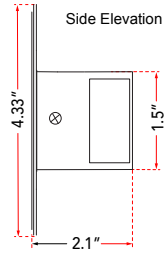

**FAMILY NAME** 20017WV-BA

**Vertical or Horizontal Mount 24" Dimmable LED Vanity Bar**

**ABRA MODEL** Sabre

**UPC** 00858083007924

FIXTURE MATERIAL				FIXTURE DIMENSIONS IN INCHES										
Frame Material	Finishes Available	Diffuser Type	Diffuser Finish	Diameter	Height	o.a.h	Width	Length	Ext	Weight	ADA	Location	Rating	Compliance
Aluminum	BA-Brushed Aluminum CH-Chrome	Acrylic	White		1.5	4.33		24	2.1		Compliant	Wall Mount only	Damp Location	cETL
LAMPING										Compatible Dimmers		Junction Box Type		SUPPLIED
Lamp Type	Lamp qty	Wattage	Max Wattage	Base	Kelvin	CRI	Initial Lumen's	Delivered Lumen's	Voltage	Most Dimmers		Standard 4 x 4 Octagon Box		
LED	1	20w	20w	Solid State Module	3000k	90+	1700	1190 estimated	120v	SPECIAL NOTES				