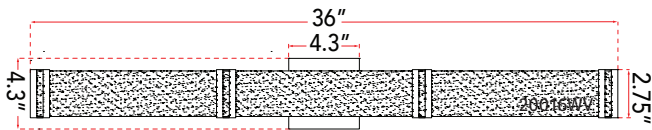

ABRA MODEL **20016WV-CH**

Miter Glass with Chrome Brackets LED vanity

FAMILY NAME **Cosmo**

UPC 00858083007917

Side Elevation

| FIXTURE MATERIAL | | | | FIXTURE DIMENSIONS IN INCHES | | | | | | | | | | |
|------------------|--------------------|---------------|-----------------|------------------------------|--------|-------|-----------------|-------------------|---------|--------------------|-----------|----------------------------|---------------|------------|
| Frame Material | Finishes Available | Diffuser Type | Diffuser Finish | Diameter | Height | o.a.h | Width | Length | Ext | Weight | ADA | Location | Rating | Compliance |
| Steel | CH-Chrome | Glass | Frosted | | 2.75 | 4.3 | | 24 | 2.1 | 8 | Compliant | Wall Mount only | Damp Location | cETL |
| LAMPING | | | | | | | | | | Compatible Dimmers | | Junction Box Type | | SUPPLIED |
| Lamp Type | Lamp qty | Wattage | Max Wattage | Base | Kelvin | CRI | Initial Lumen's | Delivered Lumen's | Voltage | Most Dimmers | | Standard 4 x 4 Octagon Box | | |
| LED | 1 | 48w | 48w | Solid State Module | 3000k | 90+ | 4080 | 2856 estimated | 120v | SPECIAL NOTES | | | | |