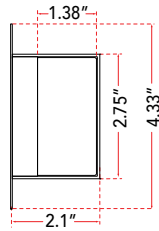

ABRA MODEL **20016WV-CH**

Miter Glass with Chrome Brackets LED vanity

FAMILY NAME **Cosmo**

UPC 00858083007917

Side Elevation

| FIXTURE MATERIAL | | | | FIXTURE DIMENSIONS IN INCHES | | | | | | | | | | |
|------------------|--------------------|---------------|-----------------|------------------------------|--------|-------|-----------------|-------------------|---------|--------------------|-----------|----------------------------|---------------|------------|
| Frame Material | Finishes Available | Diffuser Type | Diffuser Finish | Diameter | Height | o.a.h | Width | Length | Ext | Weight | ADA | Location | Rating | Compliance |
| Steel | CH-Chrome | Glass | Frosted | | 2.75 | 4.3 | | 24 | 2.1 | 8 | Compliant | Wall Mount only | Damp Location | cETL |
| LAMPING | | | | | | | | | | Compatible Dimmers | | Junction Box Type | | SUPPLIED |
| Lamp Type | Lamp qty | Wattage | Max Wattage | Base | Kelvin | CRI | Initial Lumen's | Delivered Lumen's | Voltage | Most Dimmers | | Standard 4 x 4 Octagon Box | | |
| LED | 1 | 48w | 48w | Solid State Module | 3000k | 90+ | 4080 | 2856 estimated | 120v | SPECIAL NOTES | | | | |