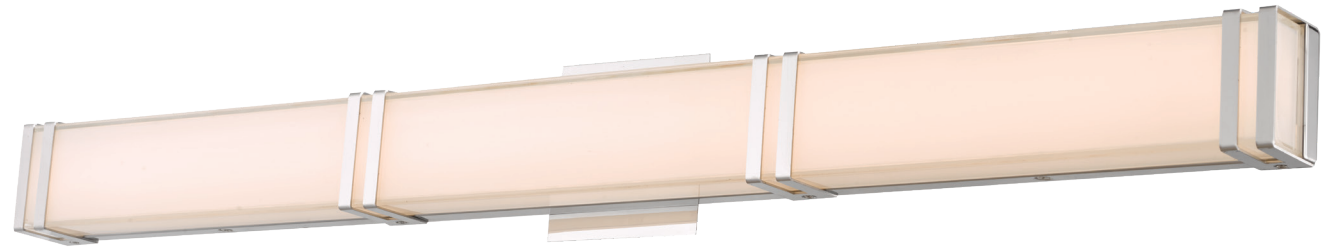

ABRA MODEL **20016WV-CH**

Miter Glass with Chrome Brackets LED vanity

FAMILY NAME **Cosmo**

UPC 00858083007917

Side Elevation

| FIXTURE MATERIAL | | | | FIXTURE DIMENSIONS IN INCHES | | | | | | | | | | |
|------------------|--------------------|---------------|-----------------|------------------------------|--------|-------|-----------------|-------------------|---------|--------------------|-----------|----------------------------|---------------|------------|
| Frame Material | Finishes Available | Diffuser Type | Diffuser Finish | Diameter | Height | o.a.h | Width | Length | Ext | Weight | ADA | Location | Rating | Compliance |
| Steel | CH-Chrome | Glass | Frosted | | 2.75 | 4.3 | | 24 | 2.1 | 8 | Compliant | Wall Mount only | Damp Location | cETL |
| LAMPING | | | | | | | | | | Compatible Dimmers | | Junction Box Type | | SUPPLIED |
| Lamp Type | Lamp qty | Wattage | Max Wattage | Base | Kelvin | CRI | Initial Lumen's | Delivered Lumen's | Voltage | Most Dimmers | | Standard 4 x 4 Octagon Box | | |
| LED | 1 | 48w | 48w | Solid State Module | 3000k | 90+ | 4080 | 2856 estimated | 120v | SPECIAL NOTES | | | | |