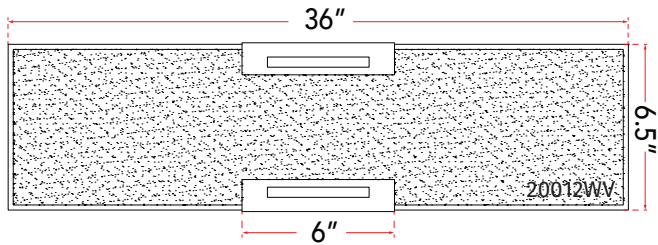

ABRA MODEL **20012WV-CH**

Curved glass panel LED vanity

FAMILY NAME **Allure**

UPC 00810035190153

Side Elevation

FIXTURE MATERIAL				FIXTURE DIMENSIONS IN INCHES										
Frame Material	Finishes Available	Diffuser Type	Diffuser Finish	Diameter	Height	o.a.h	Width	Length	Ext	Weight	ADA	Location	Rating	Compliance
Steel	CH-Chrome BN-Brushed Nickel	Glass	Frosted		6.5	6.5		36	3		Compliant	Wall Mount only	Damp Location	cETL
LAMPING										Compatible Dimmers		Junction Box Type		SUPPLIED
Lamp Type	Lamp qty	Wattage	Max Wattage	Base	Kelvin	CRI	Initial Lumen's	Delivered Lumen's	Voltage	Most Dimmers		Standard 4 x 4 Octagon Box		
LED	1	48w	48w	Solid State Module	3000k	90+	4080	2856 estimated	120v	SPECIAL NOTES				