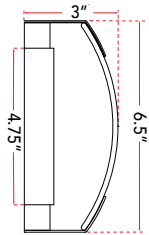

ABRA MODEL **20012WV-CH**

Curved glass panel LED vanity

FAMILY NAME **Allure**

UPC 00810035190153

Side Elevation

FIXTURE MATERIAL				FIXTURE DIMENSIONS IN INCHES										
Frame Material	Finishes Available	Diffuser Type	Diffuser Finish	Diameter	Height	o.a.h	Width	Length	Ext	Weight	ADA	Location	Rating	Compliance
Steel	CH-Chrome BN-Brushed Nickel	Glass	Frosted		6.5	6.5		36	3		Compliant	Wall Mount only	Damp Location	cETL
LAMPING										Compatible Dimmers		Junction Box Type		SUPPLIED
Lamp Type	Lamp qty	Wattage	Max Wattage	Base	Kelvin	CRI	Initial Lumen's	Delivered Lumen's	Voltage	Most Dimmers		Standard 4 x 4 Octagon Box		
LED	1	48w	48w	Solid State Module	3000k	90+	4080	2856 estimated	120v	SPECIAL NOTES				