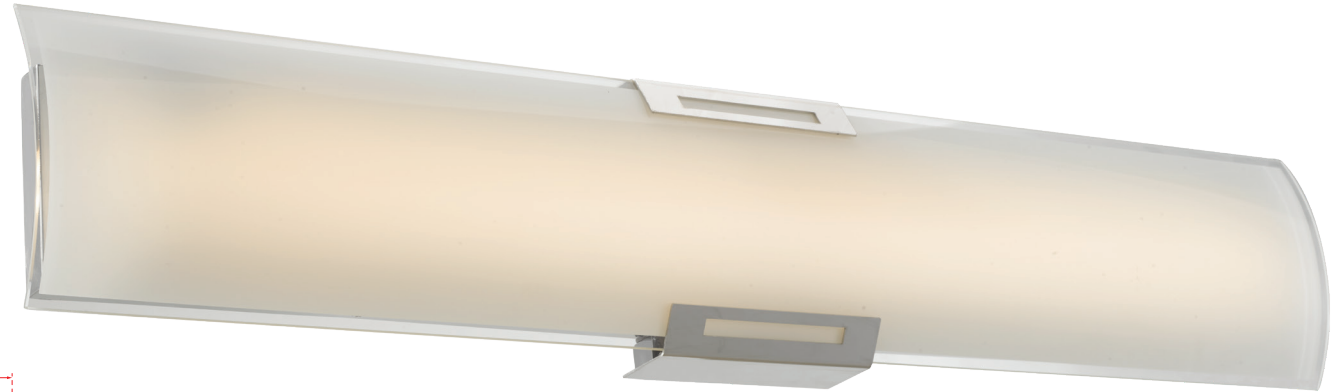

ABRA MODEL **20012WV-BN**

Curved glass panel LED vanity

FAMILY NAME **Allure**

UPC 00810035190146

Side Elevation

FIXTURE MATERIAL				FIXTURE DIMENSIONS IN INCHES										
Frame Material	Finishes Available	Diffuser Type	Diffuser Finish	Diameter	Height	o.a.h	Width	Length	Ext	Weight	ADA	Location	Rating	Compliance
Steel	BN-Brushed Nickel CH-Chrome	Glass	Frosted		6.5	6.5		36	3		Compliant	Wall Mount only	Damp Location	cETL
LAMPING										Compatible Dimmers		Junction Box Type		SUPPLIED
Lamp Type	Lamp qty	Wattage	Max Wattage	Base	Kelvin	CRI	Initial Lumen's	Delivered Lumen's	Voltage	Most Dimmers		Standard 4 x 4 Octagon Box		
LED	1	48w	48w	Solid State Module	3000k	90+	4080	2856 estimated	120v	SPECIAL NOTES				