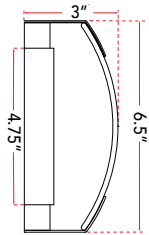

ABRA MODEL **20012WV-BN**

Curved glass panel LED vanity

FAMILY NAME **Allure**

UPC 00810035190146

Side Elevation

FIXTURE MATERIAL				FIXTURE DIMENSIONS IN INCHES										
Frame Material	Finishes Available	Diffuser Type	Diffuser Finish	Diameter	Height	o.a.h	Width	Length	Ext	Weight	ADA	Location	Rating	Compliance
Steel	BN-Brushed Nickel CH-Chrome	Glass	Frosted		6.5	6.5		36	3		Compliant	Wall Mount only	Damp Location	cETL
LAMPING										Compatible Dimmers		Junction Box Type		SUPPLIED
Lamp Type	Lamp qty	Wattage	Max Wattage	Base	Kelvin	CRI	Initial Lumen's	Delivered Lumen's	Voltage	Most Dimmers		Standard 4 x 4 Octagon Box		
LED	1	48w	48w	Solid State Module	3000k	90+	4080	2856 estimated	120v	SPECIAL NOTES				