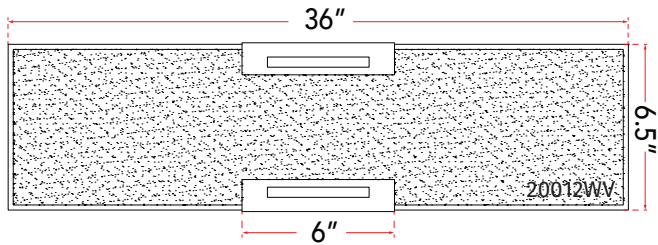

ABRA MODEL **20012WV-BN**

Curved glass panel LED vanity

FAMILY NAME **Allure**

UPC 00810035190146

Side Elevation

FIXTURE MATERIAL				FIXTURE DIMENSIONS IN INCHES										
Frame Material	Finishes Available	Diffuser Type	Diffuser Finish	Diameter	Height	o.a.h	Width	Length	Ext	Weight	ADA	Location	Rating	Compliance
Steel	BN-Brushed Nickel CH-Chrome	Glass	Frosted		6.5	6.5		36	3		Compliant	Wall Mount only	Damp Location	cETL
LAMPING										Compatible Dimmers		Junction Box Type		SUPPLIED
Lamp Type	Lamp qty	Wattage	Max Wattage	Base	Kelvin	CRI	Initial Lumen's	Delivered Lumen's	Voltage	Most Dimmers		Standard 4 x 4 Octagon Box		
LED	1	48w	48w	Solid State Module	3000k	90+	4080	2856 estimated	120v	SPECIAL NOTES				