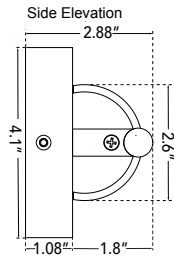

ABRA MODEL **20008WV-BN**

**Curved Water Glass LED vanity**

FAMILY NAME **Veil**

UPC **00810035190061**

FIXTURE MATERIAL				FIXTURE DIMENSIONS IN INCHES										
Frame Material	Finishes Available	Diffuser Type	Diffuser Finish	Diameter	Height	o.a.h	Width	Length	Ext	Weight	ADA	Location	Rating	Compliance
Steel	BN-Brushed Nickel CH-Chrome	Glass	Water		2.6	4.1		40.2	2.88	11	Compliant	Wall Mount only	Damp Location	cETLus T-24
LAMPING										Compatible Dimmers		Junction Box Type		SUPPLIED
Lamp Type	Lamp qty	Wattage	Max Wattage	Base	Kelvin	CRI	Initial Lumen's	Delivered Lumen's	Voltage	Most Dimmers		Standard 4 x 4 Octagon Box		
LED	1	48w	48w	Solid State Module	3000k	90+	4080	2856 estimated	120v	SPECIAL NOTES				