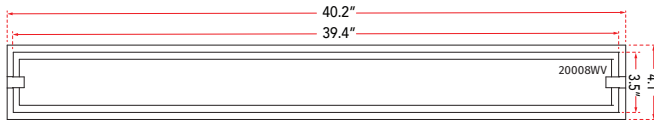

ABRA MODEL **20008WV-BN**

**Curved Water Glass LED vanity**

FAMILY NAME **Veil**

UPC **00810035190061**

FIXTURE MATERIAL				FIXTURE DIMENSIONS IN INCHES										
Frame Material	Finishes Available	Diffuser Type	Diffuser Finish	Diameter	Height	o.a.h	Width	Length	Ext	Weight	ADA	Location	Rating	Compliance
Steel	BN-Brushed Nickel CH-Chrome	Glass	Water		2.6	4.1		40.2	2.88	11	Compliant	Wall Mount only	Damp Location	cETLus T-24
LAMPING										Compatible Dimmers		Junction Box Type		SUPPLIED
Lamp Type	Lamp qty	Wattage	Max Wattage	Base	Kelvin	CRI	Initial Lumen's	Delivered Lumen's	Voltage	Most Dimmers		Standard 4 x 4 Octagon Box		
LED	1	48w	48w	Solid State Module	3000k	90+	4080	2856 estimated	120v	SPECIAL NOTES				