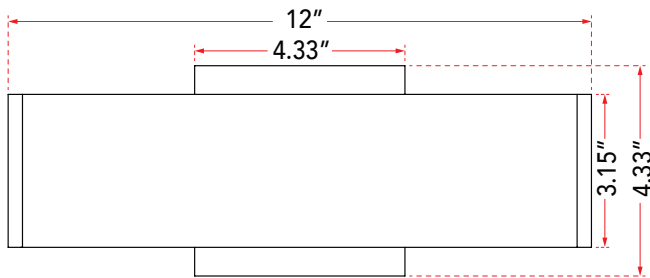

ABRA MODEL **20001WV-BB**

**Up-Down Light 12" LED Vanity-Wall Bar**

FAMILY NAME **Slim**

UPC **00858083007054**

FIXTURE MATERIAL				FIXTURE DIMENSIONS IN INCHES										
Frame Material	Finishes Available	Diffuser Type	Diffuser Finish	Diameter	Height	o.a.h	Width	Length	Ext	Weight	ADA	Location	Rating	Compliance
Aluminum	BB-Brushed Bronze BA-Brushed Aluminum	Acrylic	White		3.15	4.33	0.6	12	2	3.5	Compliant	Wall Mount only	Damp Location	cETLus
LAMPING										Compatible Dimmers		Junction Box Type		SUPPLIED
Lamp Type	Lamp qty	Wattage	Max Wattage	Base	Kelvin	CRI	Initial Lumen's	Delivered Lumen's	Voltage	ELV		Standard 4 x 4 Octagon Box		
LED	2	7w	14w	Solid State Module	3000k	90+	1190	833 estimated	120v	SPECIAL NOTES				