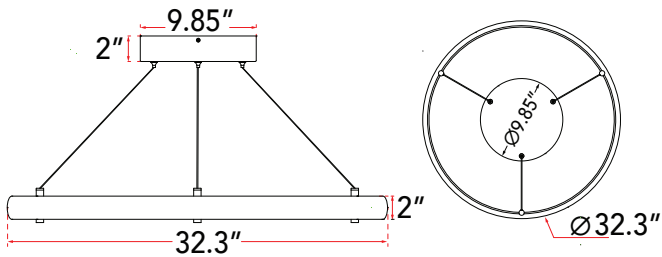

ABRA MODEL **10008PN-TS**

**Medium Ring Pendant**

FAMILY NAME **Sling**

UPC **00858083007870**

FIXTURE MATERIAL				FIXTURE DIMENSIONS IN INCHES										
Frame Material	Finishes Available	Diffuser Type	Diffuser Finish	Diameter	Height	o.a.h	Width	Length	Ext	Weight	ADA	Location	Rating	Compliance
Aluminum	TS-Titanium Silver BZ-Bronze	Acrylic	White	32.3	2	12 to 120	0.5	12		22		Ceiling Mount only	Damp Location	cETL
LAMPING										Compatible Dimmers		Junction Box Type		SUPPLIED
Lamp Type	Lamp qty	Wattage	Max Wattage	Base	Kelvin	CRI	Initial Lumen's	Delivered Lumen's	Voltage	ELV		Standard 4 x 4 Octagon Box		10ft Cable
LED	1	76.5w	76.5w	Solid State Module	3000k	90+	6502.5	4552 estimated	120v	SPECIAL NOTES				