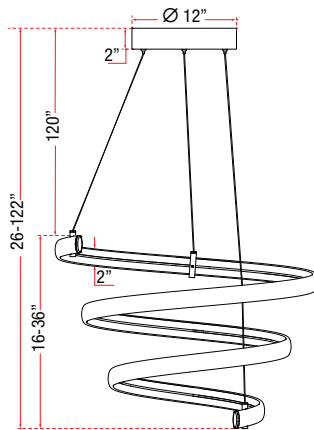

ABRA MODEL **10005PN-BZ**

Oval Spring Pendant

FAMILY NAME **Sling**

UPC **00858083007825**

FIXTURE MATERIAL				FIXTURE DIMENSIONS IN INCHES										
Frame Material	Finishes Available	Diffuser Type	Diffuser Finish	Diameter	Height	o.a.h	Width	Length	Ext	Weight	ADA	Location	Rating	Compliance
Aluminum	BZ-Bronze TS-Titanium Silver	Acrylic	White	31.5	3.54	10 to 120	0.6	46.9		32		Ceiling Mount only	Dry Location	cETL
LAMPING										Compatible Dimmers		Junction Box Type		SUPPLIED
Lamp Type	Lamp qty	Wattage	Max Wattage	Base	Kelvin	CRI	Initial Lumen's	Delivered Lumen's	Voltage	ELV		Standard 4 x 4 Octagon Box		10ft Cable
LED	1	160w	160w	Solid State Module	3000k	90+	13600	9520 estimated	120v	SPECIAL NOTES				